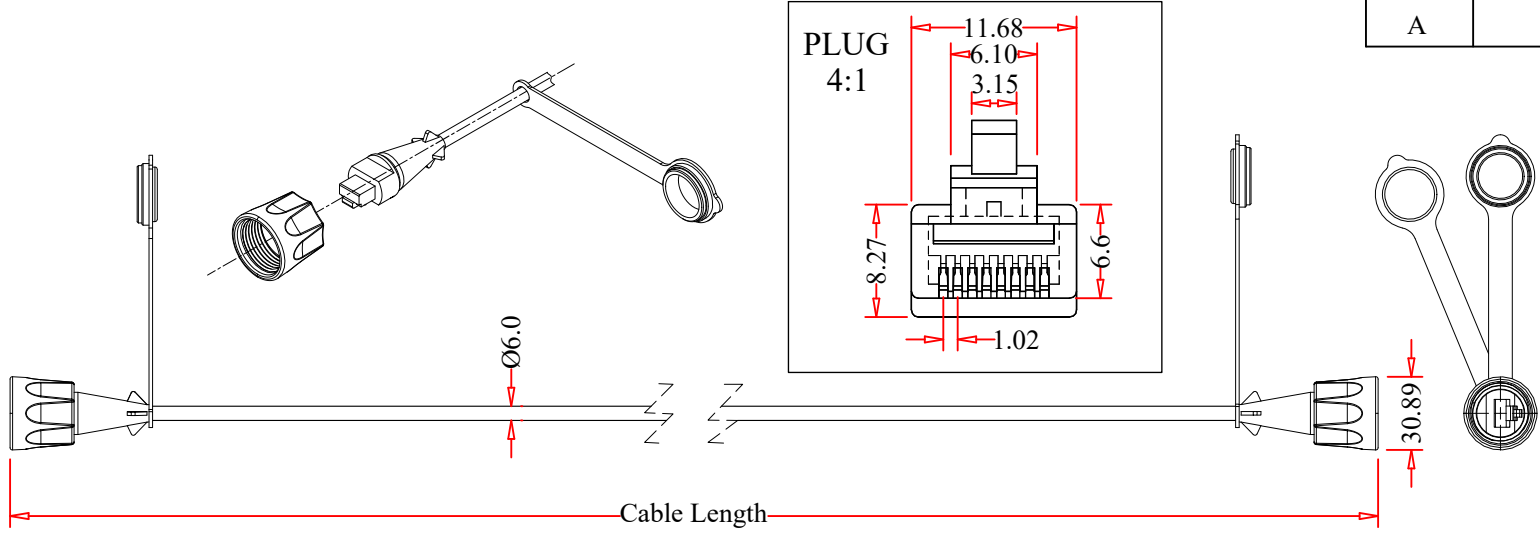

REV.	DESCRIPTION	DATE
A		07-2106

RoHS

PART NO.	CABLE LENGTH
10X8-72203	3 FT
10X8-72206	6 FT
10X8-72210	10 FT
10X8-72215	15 FT
10X8-72225	25 FT
10X8-72250	50 FT
10X8-72275	75 FT
10X8-722100	100 FT
10X8-722125	125 FT
10X8-722150	150 FT
10X8-722175	175 FT
10X8-722200	200 FT

SPECIFICATION:

1. The material of cords is a kind of multicore cords and they meet the requirements stipulated in TIA/EIA-568-B about sixth category of patch cords.
2. Support 250 MHz broadband
3. Dielectric withstanding voltage: 1000V
4. Contact resistance: 2.5 mΩ Max
5. Insulation RESISTANCE: 1000MΩ Min
6. Insertion life:750 cycles Min

Cross-Section

MATERIAL:

1. The housing of patch cords: PBT
2. Dustproof cap: PVC
3. Pin: Phosphor Bronze C5191

4	Washer, Waterproof, OD:1.8mm
3	Dust Cover,PVC Waterproof
2	Connector Nut, PBT Waterproof
1	Crystal Head, Sealed Plastic structure, Trigeminal sheet Six on two under
NO.	SPECIFICATIONS
BOM LIST	

ITEM NUMBER	10X8-722xx			DRAWER	JL
TITLE	Cat6 Waterproof Outdoor Ethernet Patch Cable With Cap			CHECKED	
MATERIAL		SCALE		APPROVED	
REV.	A	UNIT	MM		
DRAWING NO:				 888-212-8295.com CableWholesale.com	
ID(NO.)	108				