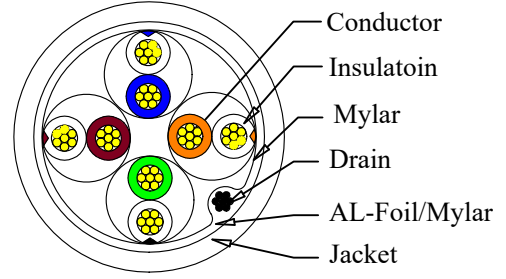

REV.	DESCRIPTION	DATE
A		07-2106

RoHS

PART NO.	CABLE LENGTH
10X8-72203	3 FT
10X8-72206	6 FT
10X8-72210	10 FT
10X8-72215	15 FT
10X8-72225	25 FT
10X8-72250	50 FT
10X8-72275	75 FT
10X8-722100	100 FT
10X8-722125	125 FT
10X8-722150	150 FT
10X8-722175	175 FT
10X8-722200	200 FT

SPECIFICATION:

1. The material of cords is a kind of multicore cords and they meet the requirements stipulated in TIA/EIA-568-B about sixth category of patch cords.
2. Support 250 MHz broadband
3. Dielectric withstanding voltage: 1000V
4. Contact resistance: 2.5 mΩ Max
5. Insulation RESISTANCE: 1000MΩ Min
6. Insertion life:750 cycles Min

Cross-Section

MATERIAL:

1. The housing of patch cords: PBT
2. Dustproof cap: PVC
3. Pin: Phosphor Bronze C5191

4	Washer, Waterproof, OD:1.8mm
3	Dust Cover,PVC Waterproof
2	Connector Nut, PBT Waterproof
1	Crystal Head, Sealed Plastic structure, Trigeminal sheet Six on two under
NO.	SPECIFICATIONS
BOM LIST	