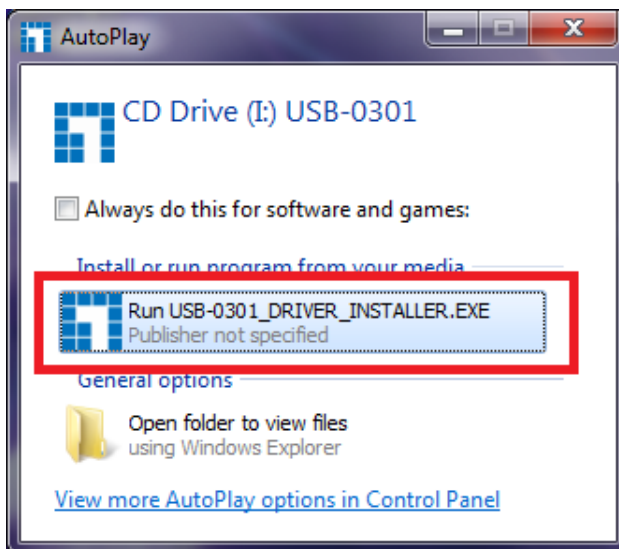

(Figure 2)

English

Please click "**Setup**" button to continue. (Figure 2)

Deutsch

Drücken Sie "**Setup**" um fortzufahren. (Figure 2)

Français

Veuillez cliquer sur le bouton "**Setup**" pour continuer. (figure 2)

Español

Haga clic en el botón "**Setup**" para continuar. (Figure 2)

Nederlands

Klik op de knop "**Setup**" om verder te gaan. (Figure 2)

Dansk

Venligst klik "**Setup**" knap for at fortsætte. . (Figure 2)

Italiano

Cliccare sul pulsante "**Setup**" per continuare. (Figure 2)

Ελληνικά

Πατήστε "**Setup**" για συνέχεια. (Figure 2)

Português

clique no botão "**Setup**" para continuar. (Figure 2)

Svenska

Klicka på knappen "**Setup**" (elnätsfunktion) för att fortsätta. (Figur 2)

Slovenščina

Prosimo kliknite "**Setup**" za nadaljevanje. (Figure 2)

繁體中文

請點選"**Setup**" 以繼續設定. (Figure 2)

한국어

계속하려면 "**Setup**" 버튼을 클릭합니다. (Figure 2)

Русский

щелкните кнопку "**Setup**". (Figure 2)

Polish

W celu kontynuacji kliknij przycisk "**Setup**". (Figure 2)