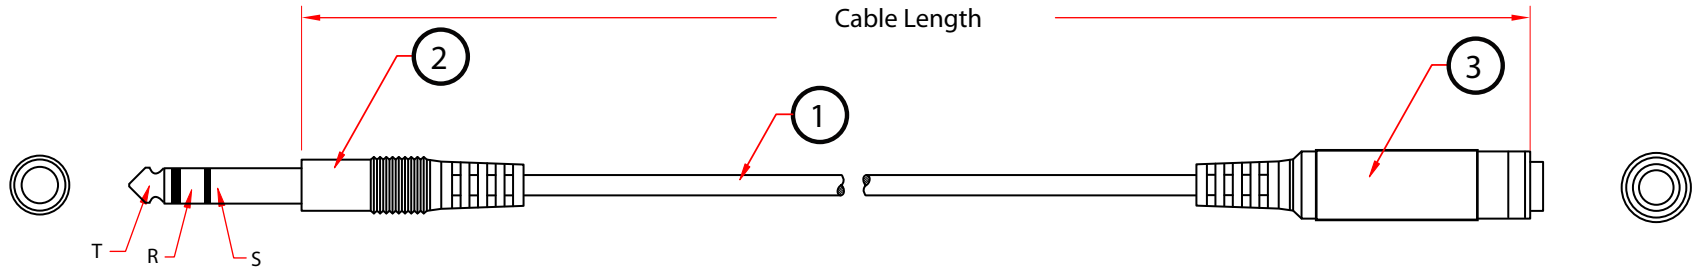

REV.	DESCRIPTION	DATE
A		
B		03-2014

1/4" / M

1/4" / F

T	—	Tip
R	—	Ring
S	—	Shield

Pinout	
T	— T
R	— R
S	— S

RoHS

PART NO.	CABLE LENGTH
10A1-62206	6 ft
10A1-62210	10 ft
10A1-62215	15 ft
10A1-62225	25 ft
10A1-62250	50 ft
10A1-622HD	75 ft

3	1/4" Stereo Female, Nickel Plated & Black PVC Jacket
2	1/4" Stereo Male, Nickel Plated & Black PVC Jacket
1	Cable: 24AWG(7/0.20 BC) x 2C+ Spiral 28/0.10TC, OD: 6.0MM Black PVC Jacket
NO.	SPECIFICATIONS
	BOM LIST

ITEM NUMBER	10A1-622xx		DRAWER	JL
TITLE	1/4" Stereo Male to 1/4" Stereo Female Audio Cable		CHECKED	
			APPROVED	
MATERIAL		SCALE		
REV.	A	UNIT		
DRAWING NO:				