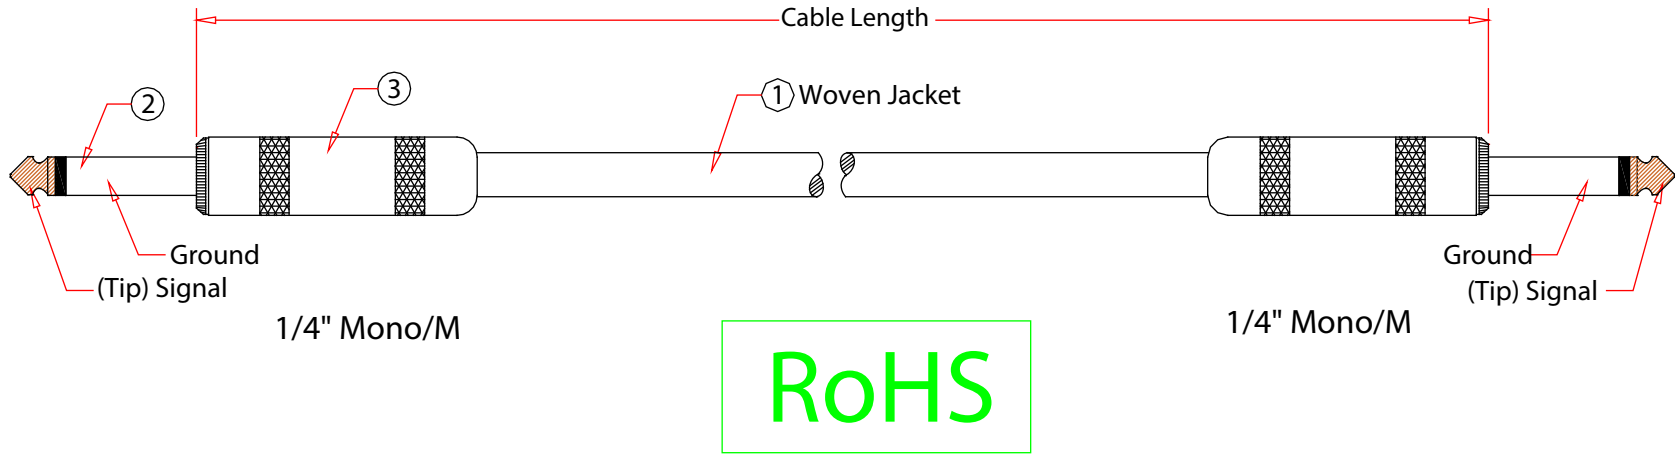

Rev.	Description	Date
A		02-2019

Pin Assignment	
1/4" Mono/M	1/4" Mono/M
Signal	Signal
Ground	Ground

NOTES:
 1. 1/4 inch Straight-to-Straight Instrument Cable with Nylon Sleeve for Electric Guitar, Bass Guitar, Electric Mandolin, Pro Audio
 2. Electrical Test:
 (1) 100% Open Short & Miswire Test.
 (2) Conductor Resistance: $\leq 10\Omega$ DC 300V

PART NO.	CABLE LENGTH
10A2-66110	10 FT
10A2-66115	15 FT
10A2-66120	20 FT

Item Number:		10A2-661xx	
Title:		Premium 1/4 inch Mono Patch Cable, 1/4 inch Male, Woven Jacket	
Drawn by:		JL	
Approved by:		MAC	
ID:		41	
			
No.	Specifications		
3	Hood Nickel-Plated		
2	1/4" Mono Male, Gold-Plated Tip, Nickel-Plated Ground		
1	Cable: 2C x 20/0.12 Oxygen-Free Copper Wires, 16-Gauge Braided Shielding, OD:6.5mm, Woven Jacket		