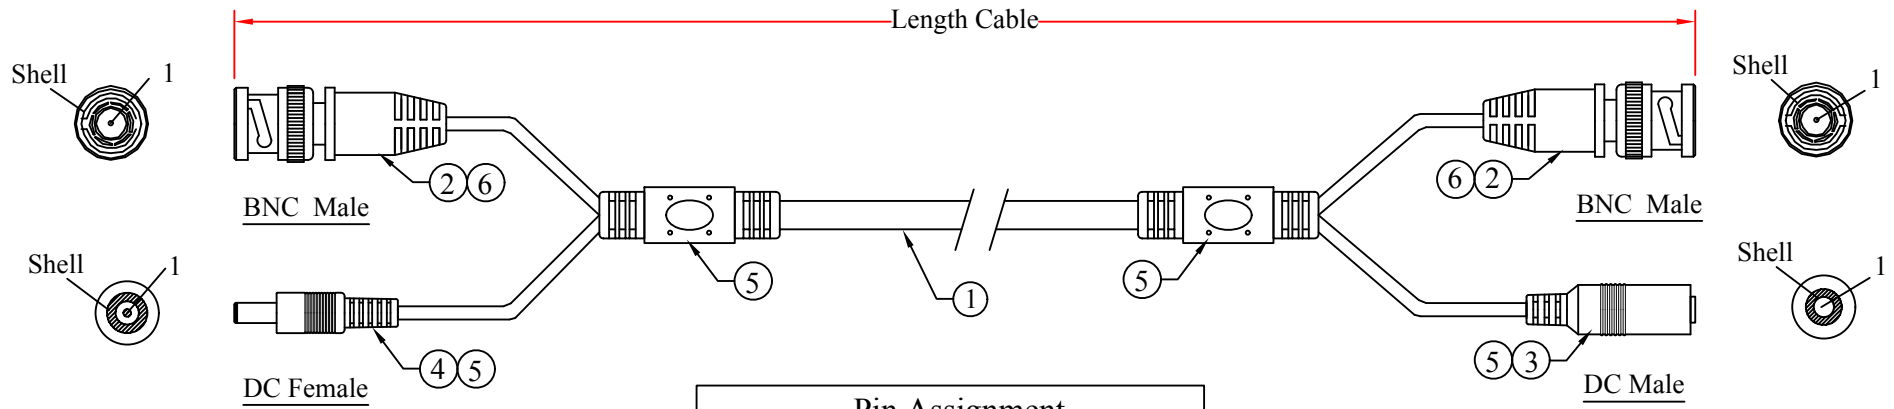

REV.	DESCRIPTION	DATE
A		06-2015

RoHs

PART NO.	CABLE LENGTH
10B1-02125	25FT
10B1-02150	50FT
10B1-02175	75FT
10B1-021HD	100FT

6	Molded PVC Yellow	ITEM NUMBER	10B1-021xx		DRAWER	JL
5	Molded PVC Black	TITLE	BNC Video Cable with DC Power Cable BNC Male, Male to Female Power		CHECKED	
4	DC Male 2.1*5.5mm , Insulation Black, Shell Nickel Plated				APPROVED	
3	DC Female 2.1*5.5mm , Insulation Black, Shell Nickel Plated	MATERIAL		SCALE		
2	BNC Male, Shell Nickel Plated	REV.	A	UNIT		INCH
1	7/0.14BC + 48/0.08BC, PE=1.4mm, OD=2.8mm, PVC Jacket Black	DRAWING NO:				
NO.	SPECIFICATIONS	NO.(ID)	19			
BOM LIST						