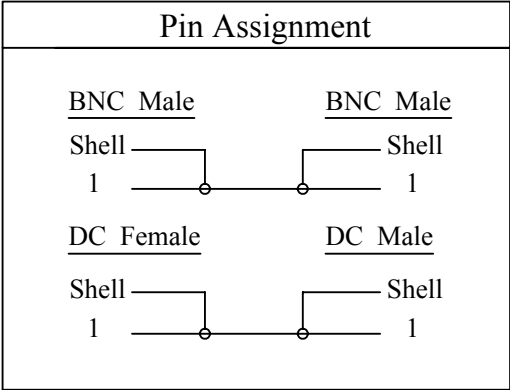

REV.	DESCRIPTION	DATE
A		06-2015

RoHs

PART NO.	CABLE LENGTH
10B1-02125	25FT
10B1-02150	50FT
10B1-02175	75FT
10B1-021HD	100FT

6	Molded PVC Yellow	ITEM NUMBER	10B1-021xx		DRAWER	JL
5	Molded PVC Black	TITLE	BNC Video Cable with DC Power Cable BNC Male, Male to Female Power		CHECKED	
4	DC Male 2.1*5.5mm , Insulation Black, Shell Nickel Plated				APPROVED	
3	DC Female 2.1*5.5mm , Insulation Black, Shell Nickel Plated	MATERIAL		SCALE		
2	BNC Male, Shell Nickel Plated	REV.	A	UNIT		INCH
1	7/0.14BC + 48/0.08BC, PE=1.4mm, OD=2.8mm, PVC Jacket Black	DRAWING NO:				
NO.	SPECIFICATIONS	NO.(ID)	19			
BOM LIST						