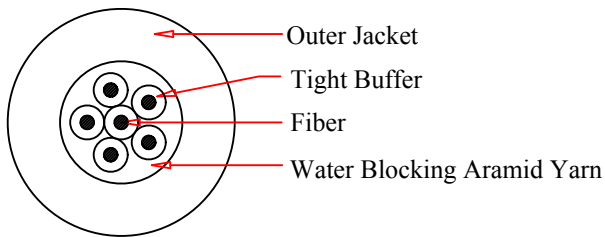

Notes

CableWholesale Indoor/ Outdoor Cable is composed of 2 to 24 colored tight buffers, water blocking aramid yarn, and a UV resistant black PVC outer jacket. All component materials meet the EU RoHS and REACH Directive standards.

CWS Distribution Cable is also available in 12 TIA standard colors or special order colors. UL Listed OFNR cables are available, and unlisted, unrated cables can be supplied to accommodate special needs. Standard surface print denotes construction, NEC rating, and fiber type, and includes footage markers. Custom print can also be accommodated. Temperature Range