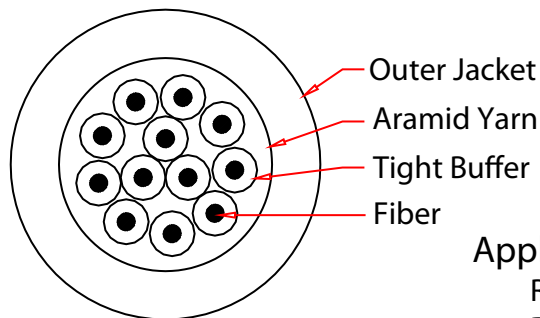

RoHS

Features and Benefits

- 900µm Tight Buffers
- Water blocking aramid yarn strength members
- UV resistant jacket, OFNR rated construction
- Exclusive use of Corning® optical fibers
- Jacket print ensures product identification and fiber compatibility
- Durable jacket offers added protection during installation and in rugged use applications

Description

CableWholesale, Inc. Indoor/ Outdoor Cable is composed of 2 to 24 colored tight buffered optical fibers, water blocking aramid yarn, and a UV resistant black PVC outer jacket. All component materials meet the EU RoHS and REACH Directive standards. CWS Indoor/ Outdoor Cable is available in carbon black or special order colors(including 12 TIA standard colors). UL Listed OFNR cables are available, and unrated cables may be supplied to accommodate special needs. Standard surface print denotes construction, NEC rating, and fiber type, and includes footage markers. Custom print may also be accommodated.

Optical Characteristics

Items	Single Mode
Core Size [µm]	9
Wavelength [nm]	1310/ 1550
Max. Attenuation[dB/km]	0.5/ 0.4
Link Length[m]	10,000/5,000 (1/10Gb/s@1550nm)

Specifications

Temperature Range	Indoor
Storage Temperature	-40 °C / +70 °C
Operating Temperature	-40 °C / +70 °C