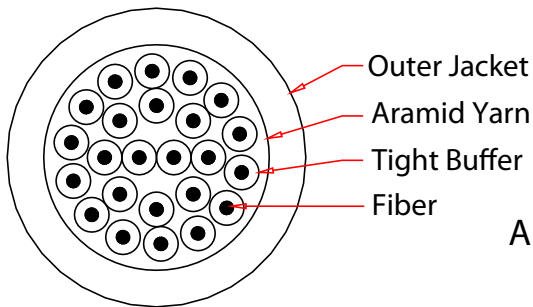

Features and Benefits

- 900µm Tight Buffers
- Water blocking aramid yarn strength members
- UV resistant jacket, OFNR rated construction
- Exclusive use of Corning® optical fibers
- Jacket print ensures product identification and fiber compatibility
- Durable jacket offers added protection during installation and in rugged use applications

Description

CableWholesale, Inc. Indoor/ Outdoor Cable is composed of 2 to 24 colored tight buffered optical fibers, water blocking aramid yarn, and a UV resistant black PVC outer jacket. All component materials meet the EU RoHS and REACH Directive standards. CWS Indoor/ Outdoor Cable is available in carbon black or special order colors(including 12 TIA standard colors). UL Listed OFNR cables are available, and unrated cables may be supplied to accommodate special needs. Standard surface print denotes construction, NEC rating, and fiber type, and includes footage markers. Custom print may also be accommodated.

Optical Characteristics

Items	OM3
Core Size [µm]	50
Wavelength [nm]	850/ 1300
Max. Attenuation[dB/km]	3.0/ 1.0
Link Length[m]	300 (10Gb/s@850nm)
Bandwidth (EMB High Performance)[MHz.km]	2000 @850

Specifications