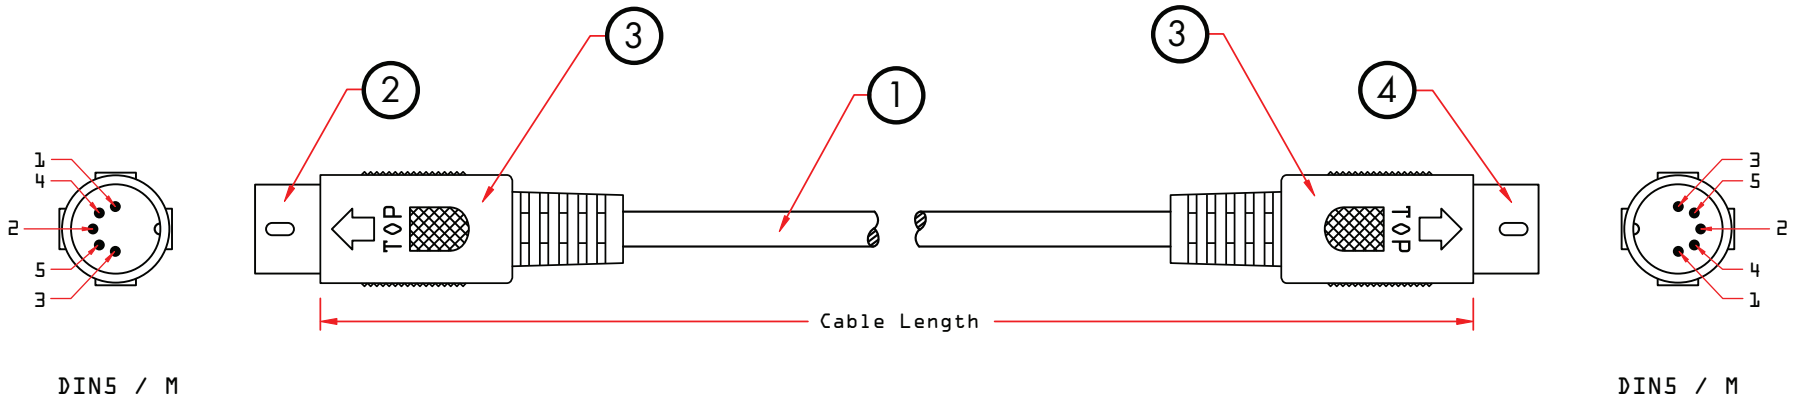

REV.	DESCRIPTION	DATE
A		
B		11-2006

Pin Assignment	
DIN5 Male	DIN5 Male
1	1
2	2
3	3
4	4
5	5
6	6

PART NO.	CABLE LENGTH
1015-02106	6 ft
1015-02110	10 ft
1015-02115	15 ft

4	DIN5 Male w/ Gold Plating Contacts	ITEM NUMBER	1015-021xx		DRAWER	MPD
3	Beige Molded PVC Hood	TITLE	DIN5 Male to DIN5 Male, Keyboard Cable		CHECKED	MAC
2	DIN5 Male w/ Gold Plating Contacts	MATERIAL		SCALE	APPROVED	MAC
1	5C, 26AWG (7*0.12mm), Al/Mylar Foil Shielded w/ 26AWG Drain Wire (7*0.16mm) Beige PVC Jacket	REV.	A	UNIT	 	
		DRAWING NO:		INCH		
NO.	SPECIFICATIONS				 <b>888-212-8295</b> <b>CableWholesale.com</b>	
	BOM LIST					