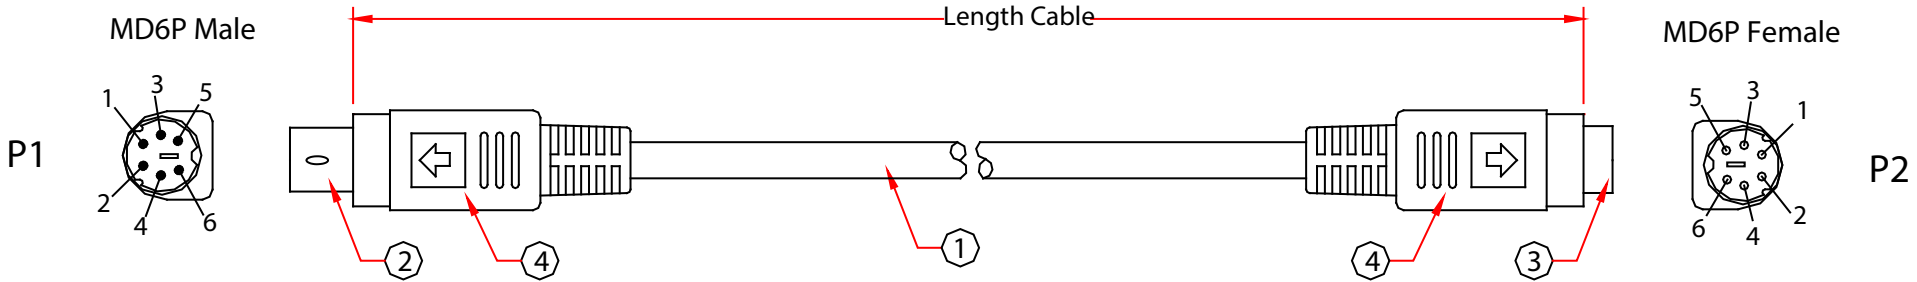

Rev.	Description	Date
A		05-2019

Pin Assignment		
P1		P2
1	_____	1
2	_____	2
3	_____	3
4	_____	4
5	_____	5
6	_____	6
Shell	_____ Drian _____	Shell

RoHS

PART NO.	CABLE LENGTH
10M2-01203	3FT
10M2-01206	6FT
10M2-01210	10FT
10M2-01215	15FT
10M2-01225	25FT
10M2-01250	50FT

		Item Number:	10M2-012xx	
4	Molded PVC Beige	Title:	PS/2 Extension Cable, Keyboard / Mouse, MD6P Male to Female, 6C, Straight	
3	Mini DIN 6P Female, Gold Flash on Contacts, Black Insulator	Drawn by:	JL	
2	Mini DIN 6P Male, Gold Flash on Contacts, Black Insulator	Approved by:	MAC	
1	6C 28AWG, Alum-Mylar Foil Shielding with Drain Wire, OD:5.0mm, Beige PVC Jacket	ID:	1	
No.	Specifications			