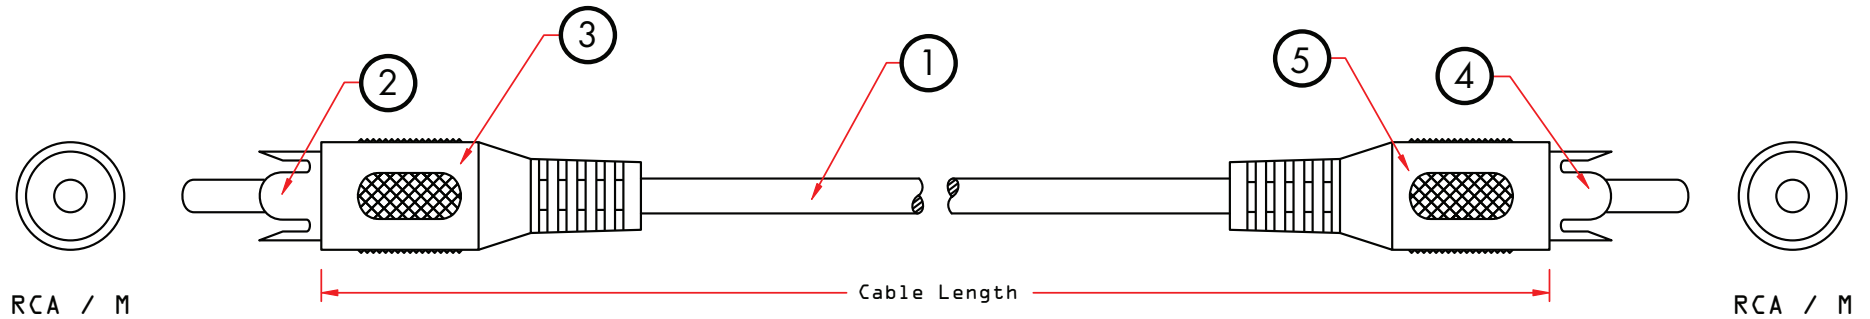

REV.	DESCRIPTION	DATE
B		11-2006
C		09-2013

Pin Assignment	
RCA Male	RCA Male
Cond	Cond
Shell	Shell

PART NO.	CABLE LENGTH
10R1-01103	3 ft
10R1-01106	6 ft
10R1-01115	15 ft
10R1-01125	25 ft
10R1-01135	35 ft
10R1-01150	50 ft

SPECIFICATIONS	
BOM LIST	
5	RCA Hood, Black Molded PVC
4	RCA Male, Nickel Plated Shell
3	RCA Hood, Black Molded PVC
2	RCA Male, Nickel Plated Shell
1	1C 26AWG (10*0.12 mm) CCS + Sprial Shield (17*0.12mm) CCS Jacket: Black PVC. OD: 3.0mm

ITEM NUMBER	10R1-011xx			DRAWER	JL
TITLE	RCA Male / RCA Male A/V Cable			CHECKED	MAC
MATERIAL		SCALE		APPROVED	MAC
REV.	A	UNIT	INCH		
DRAWING NO:				 888-212-8295.com	