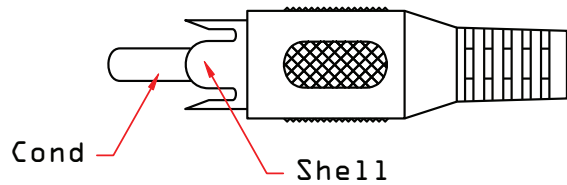

REV.	DESCRIPTION	DATE
B		11-2006
C		09-2013

Pin Assignment	
RCA Male	RCA Male
Cond	Cond
Shell	Shell

PART NO.	CABLE LENGTH
10R1-01103	3 ft
10R1-01106	6 ft
10R1-01115	15 ft
10R1-01125	25 ft
10R1-01135	35 ft
10R1-01150	50 ft

SPECIFICATIONS	
BOM LIST	
5	RCA Hood, Black Molded PVC
4	RCA Male, Nickel Plated Shell
3	RCA Hood, Black Molded PVC
2	RCA Male, Nickel Plated Shell
1	1C 26AWG (10*0.12 mm) CCS + Sprial Shield (17*0.12mm) CCS Jacket: Black PVC. OD: 3.0mm

ITEM NUMBER	10R1-011xx			DRAWER	JL
TITLE	RCA Male / RCA Male A/V Cable			CHECKED	MAC
MATERIAL		SCALE		APPROVED	MAC
REV.	A	UNIT	INCH		
DRAWING NO:				 888-212-8295.com	