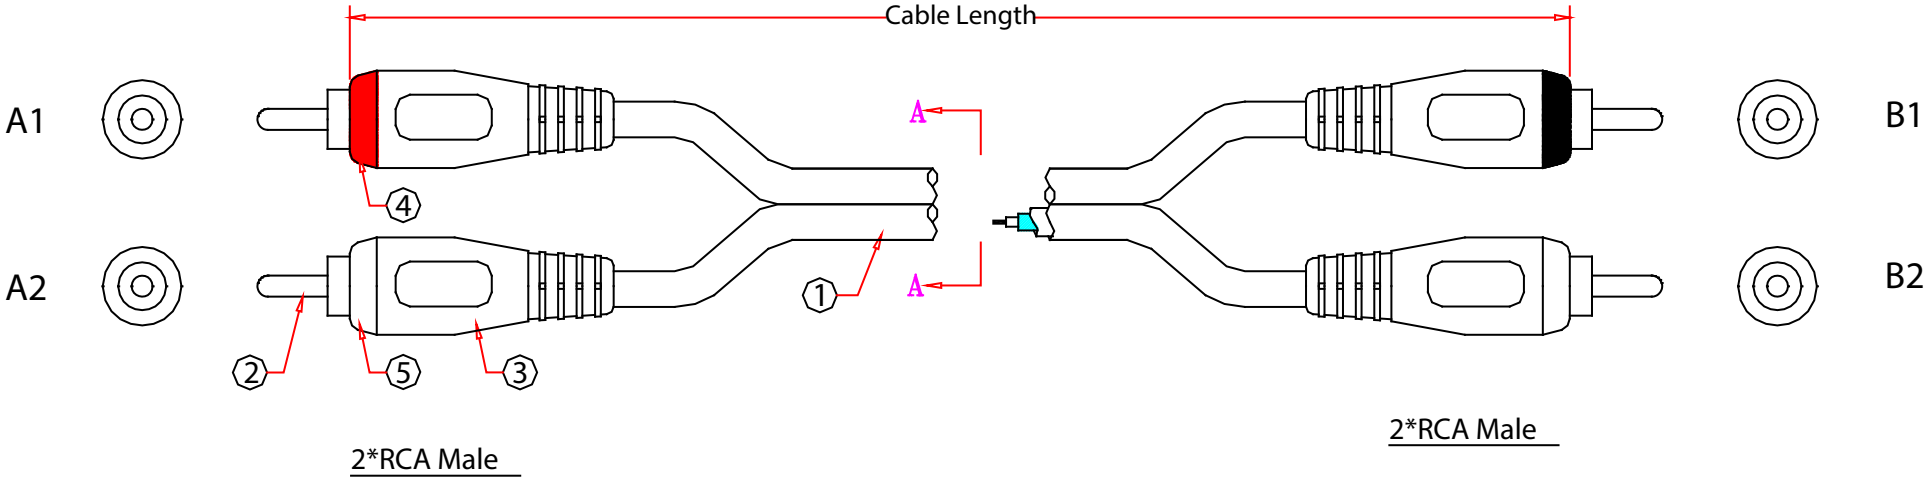

Rev.	Description	Date
A		09-2018

Pin Assignment			
	2*RCA/M		2*RCA/M
A1	Conductor		B1
	Spiral		
A2	Conductor		B2
	Spiral		

RoHS

PART NO.	CABLE LENGTH
10R2-72103	3 FT
10R2-72106	6 FT
10R2-72112	12 FT
10R2-72125	25 FT

6		Item Number:	10R2-721xx	
5	Molding 2, PVC / White	Title:	High Quality RCA Stereo Audio Cable, Gold-Plated Dual RCA Male,2 Channel (Right and Left)	
4	Molding 2, PVC / Red	Drawn by:	JL	
3	Molding 1 ,PVC / Dark Blue	Approved by:	MAC	
2	RCA Male ,Brass + ABS,Gold Plated	ID:	18	
1	Cable: 2F* (Center Conductor+Insulation+Spiral Shield+Inner Jacket), Drak Blue PVC Jacket			
No.	Specifications			