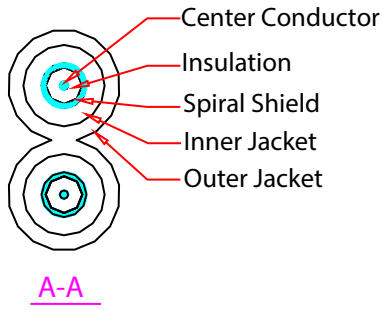

Rev.	Description	Date
A		09-2018

Pin Assignment			
	2*RCA/M		2*RCA/M
A1	Conductor		B1
	Spiral		
A2	Conductor		B2
	Spiral		

RoHS

PART NO.	CABLE LENGTH
10R2-72103	3 FT
10R2-72106	6 FT
10R2-72112	12 FT
10R2-72125	25 FT

6		Item Number:	10R2-721xx	
5	Molding 2, PVC / White	Title:	High Quality RCA Stereo Audio Cable, Gold-Plated Dual RCA Male,2 Channel (Right and Left)	
4	Molding 2, PVC / Red	Drawn by:	JL	
3	Molding 1 ,PVC / Dark Blue	Approved by:	MAC	
2	RCA Male ,Brass + ABS,Gold Plated	ID:	18	
1	Cable: 2F* (Center Conductor+Insulation+Spiral Shield+Inner Jacket), Drak Blue PVC Jacket			
No.	Specifications			