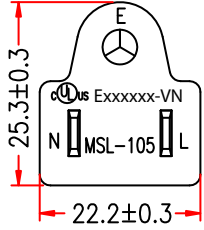

Rev.	Description	Date
A		04-2023

P1

NEMA 5-15P (2) (3)

CUT

RoHS

Pin Assignment	
P1	CUT
L	Black
N	White
E	Green

PACKING:

Cable Marking:

(UL) SJT 3/C 18AWG(0.824MM²) VW-1 105°C 300V Exxxxxx
 C(UL) SJT 3/C 0.824MM² (18AWG) FT2 105°C 300V Exxxxxx MSL-VN-

No.	Specifications
4	
3	Black Molded PVC Hood
2	UL/CSA Approved ,NEMA 5-15P, 10A/125V, Color: Black
1	UL Approved SJT 18AWG(0.824MM ²)*3C 105°C/300V, OD:7.8mm, Black

Item Number:	10W1-10206	
Title:	NEMA 5-15P to Standard ROJ Power Cord, Black, 18/3 SJT, 10 Amp / 300 Volt, 6 foot	
Drawn by:	JL	
Approved by:	MAC	
ID:	1	