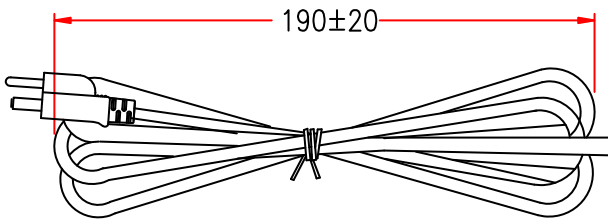

Rev.	Description	Date
A		04-2023

P1

NEMA 5-15P (2) (3)

CUT

RoHS

Pin Assignment	
P1	CUT
L	Black
N	White
E	Green

PACKING:

Cable Marking:

(UL) SJT 3/C 18AWG(0.824MM²) VW-1 105°C 300V Exxxxxx
 C(UL) SJT 3/C 0.824MM² (18AWG) FT2 105°C 300V Exxxxxx MSL-VN-

No.	Specifications
4	
3	Black Molded PVC Hood
2	UL/CSA Approved ,NEMA 5-15P, 10A/125V, Color: Black
1	UL Approved SJT 18AWG(0.824MM ²)*3C 105°C/300V, OD:7.8mm, Black

Item Number:	10W1-10206	
Title:	NEMA 5-15P to Standard ROJ Power Cord, Black, 18/3 SJT, 10 Amp / 300 Volt, 6 foot	
Drawn by:	JL	
Approved by:	MAC	
ID:	1	