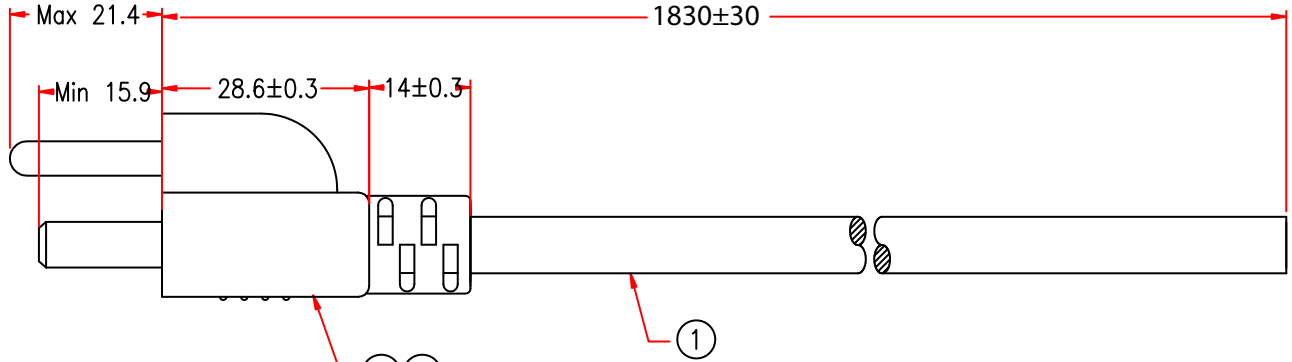

Rev.	Description	Date
A		04-2023

P1

NEMA 5-15P (2) (3)

CUT

RoHS

Pin Assignment	
P1	CUT
L	Black
N	White
E	Green

PACKING:

Cable Marking:

(UL) SJT 3/C 18AWG(0.824MM²) VW-1 105°C 300V Exxxxxx
 C(UL) SJT 3/C 0.824MM² (18AWG) FT2 105°C 300V Exxxxxx MSL-VN-

No.	Specifications
4	
3	Black Molded PVC Hood
2	UL/CSA Approved ,NEMA 5-15P, 10A/125V, Color: Black
1	UL Approved SJT 18AWG(0.824MM ²)*3C 105°C/300V, OD:7.8mm, Black

Item Number:	10W1-10206	
Title:	NEMA 5-15P to Standard ROJ Power Cord, Black, 18/3 SJT, 10 Amp / 300 Volt, 6 foot	
Drawn by:	JL	
Approved by:	MAC	
ID:	1	