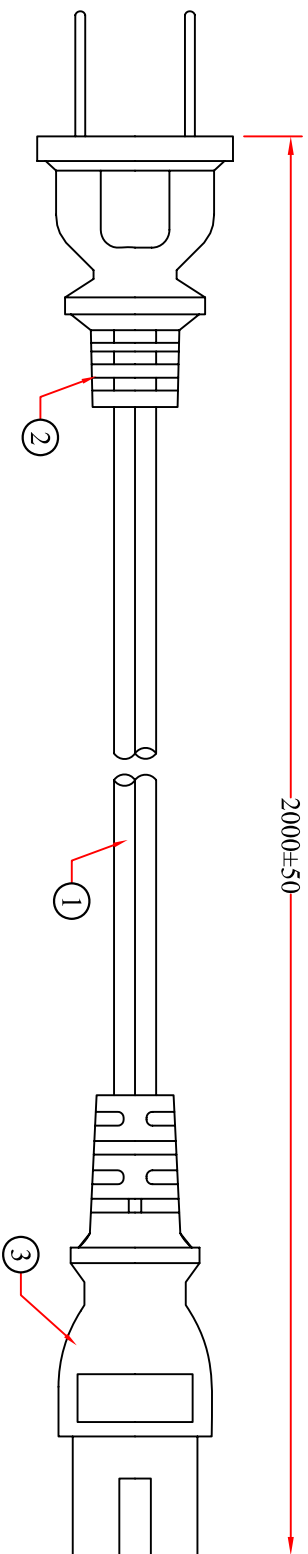

REV.	DESCRIPTION	DATE
A		07-2014

POLARIZED

NEMA 1-15P

ROHS

IEC-60320-C7P

4	UL/CSA Approved, IEC-60320-C7P, 10A 125V, Color: Black								
3	UL/CSA Approved, NEMA 1-15P Male, 10A 125V, Color: Black								
2	UL/CSA Approved, SPT-2 18AWG 2C 105°C, Black								
1	UL/CSA Approved, SPT-2 18AWG 2C 105°C, Black								
NO.	SPECIFICATIONS								
BOM LIST									
ITEM NUMBER	10W1-14206	DRAWER	JL						
TITLE	Notebook/Laptop Power Cord, NEMA 1-15P to C7			CHECKED					
MATERIAL		SCALE		APPROVED					
REV.	A	UNIT	INCH						
DRAWING NO.									
ID/(No.)	39								