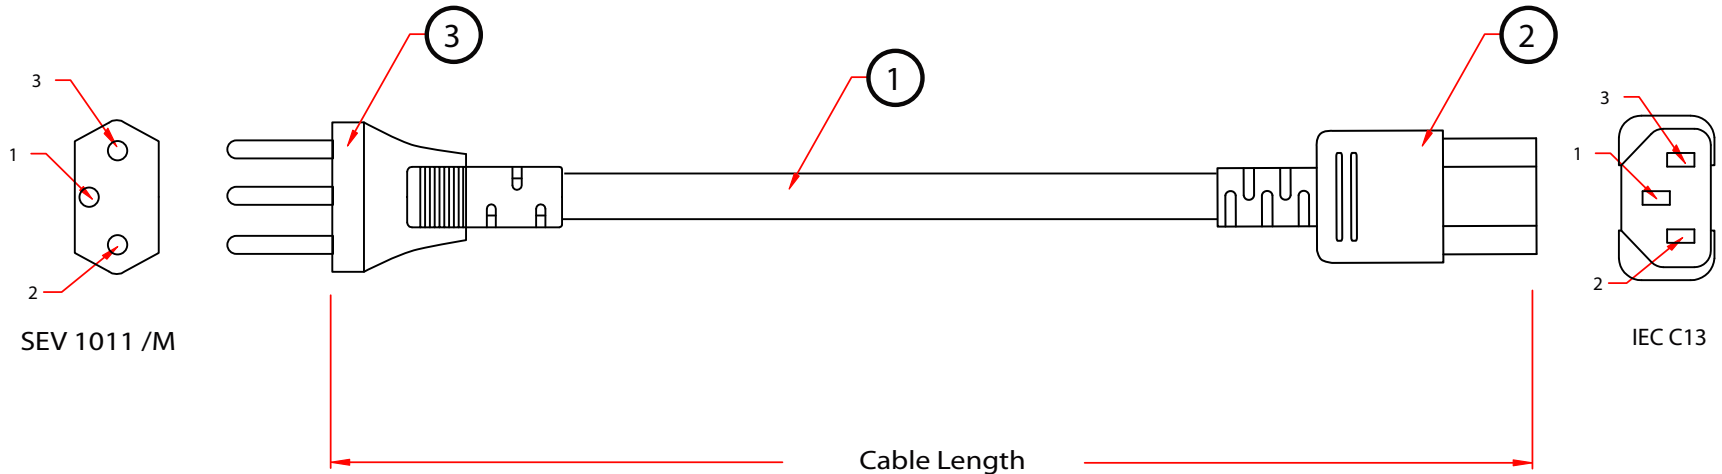

REV.	DESCRIPTION	DATE
A		
B		05-2010

Pin Out	
SEV1011	IEC60320
Male	C13
1	1 Yellow/Green
2	2 Blue
3	3 Brown

RoHS

PART NO.	CABLE LENGTH
10W1-17206	6 ft

ITEM NUMBER	10W1-172xx		DRAWER	LIBRA
TITLE	Switzerland Power Plug to IEC-C13, Black		CHECKED	
MATERIAL	SCALE		APPROVED	
REV.	A	UNIT	INCH	
DRAWING NO:				

NO.	SPECIFICATIONS
3	SEV1011 Approved Male Plug, Color: Black
2	VDE Approved IEC60320 C13, Color: Black
1	VDE Approved H03VV-F 3G0.75mm2, Lead Free, Color: Black
BOM LIST	