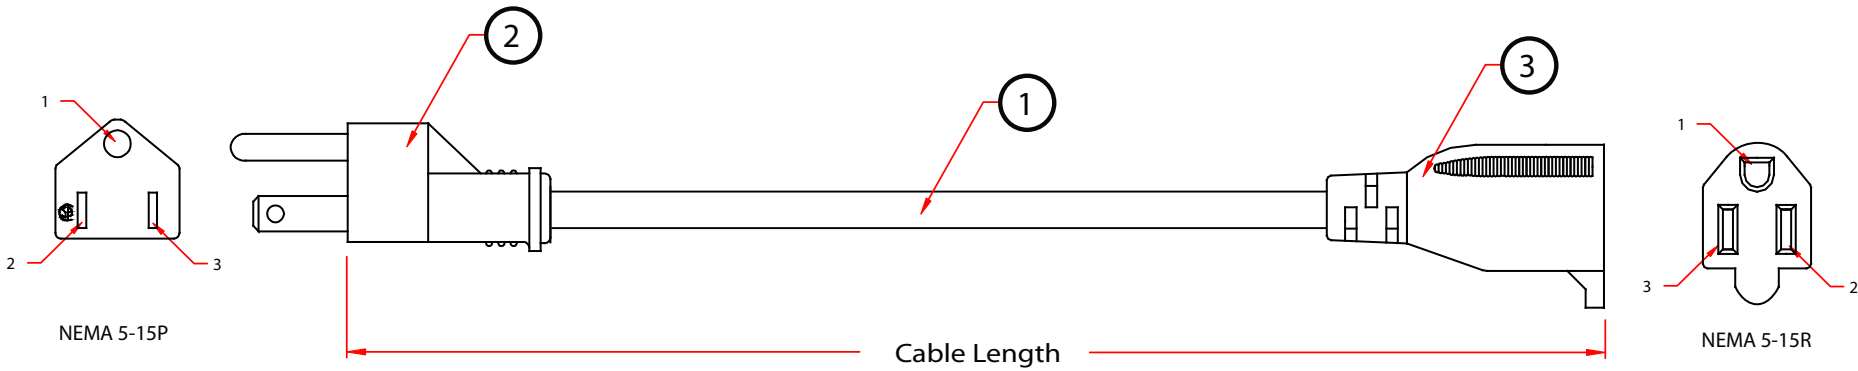

REV.	DESCRIPTION	DATE
A		
B		12-2010

Pin Out	
NEMA 5-15P	NEMA 5-15R
1 _____	1 Green
2 _____	2 White
3 _____	3 Black

RoHS

PART NO.	LENGTH
10W2-02150	50 FT

3	UL/CSA Approved NEMA 5-15R, Color: Black
2	UL/CSA Approved NEMA 5-15P, Color: Black
1	UL/CSA Approved SJT 14AWG X 3C , 105C,125V/13A Lead-Free, Color: Black
NO.	SPECIFICATIONS
BOM LIST	

ITEM NUMBER	10W2-021xx			DRAWER	LIBRA
TITLE	NEMA 5-15P to NEMA 5-15R Power Extension Cord, SJT 14AWG/3C, Black			CHECKED	
MATERIAL		SCALE		APPROVED	
REV.	A	UNIT	INCH		
DRAWING NO:				 888-212-8295 CableWholesale.com	