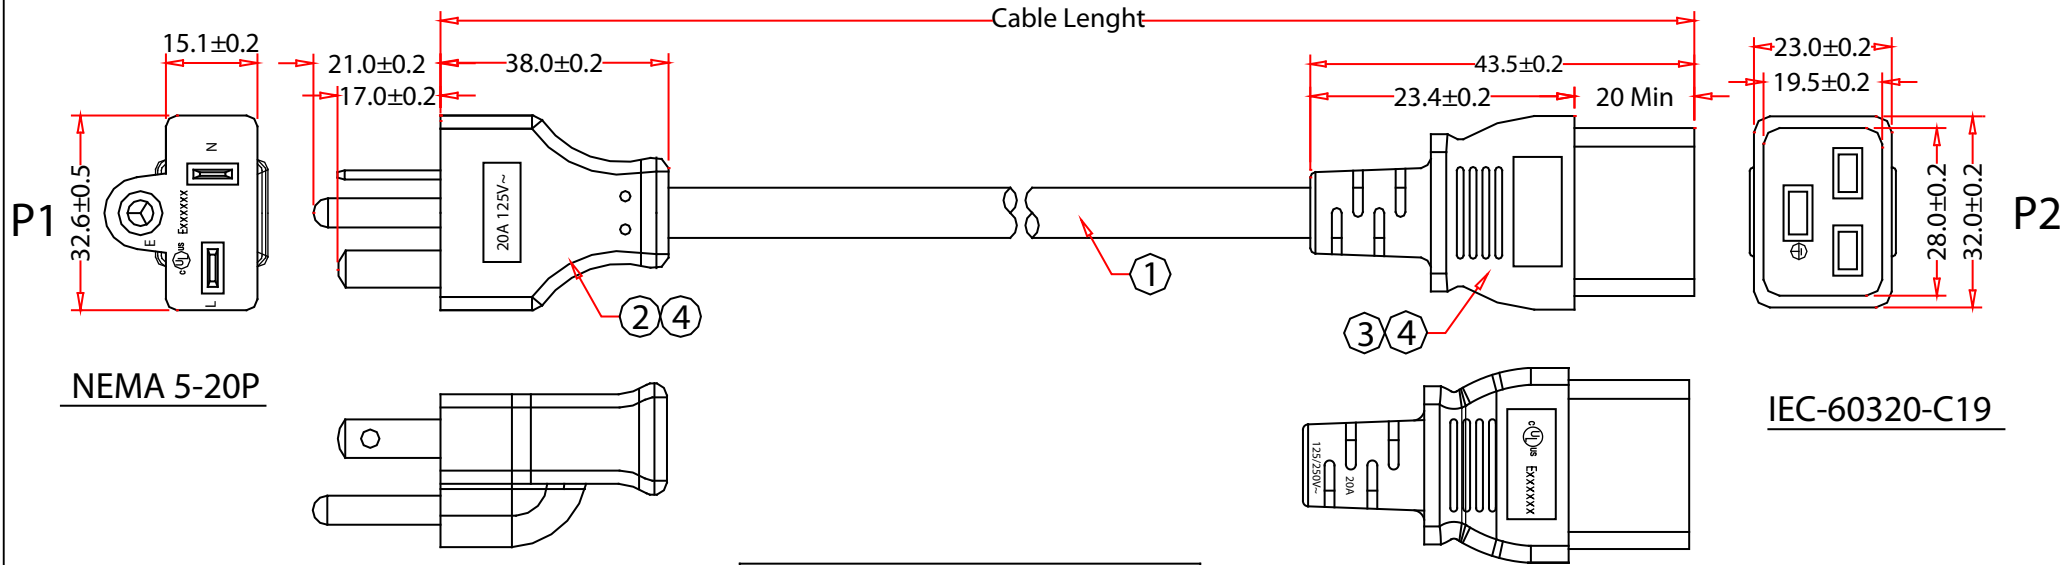

Rev.	Description	Date
A		12-2020

NEMA 5-20P

IEC-60320-C19

RoHS

Pin Assignment		
P1		P2
L	Black	L
N	White	N
E	Green	E

PART NO.	CABLE LENGTH
10W3-42303	3 FT
10W3-42306	6 FT
10W3-42308	8 FT
10W3-42310	10 FT

Item Number:		10W3-423xx	
Title:		Black NEMA 5-20P TO IEC-60320-C19, 12/3, 20 Amp, UL Listed, SJT	
Drawn by:		JL	
Approved by:		MAC	
ID:		1	
No.	Specifications		
4	Black Molded PVC Hood		
3	UL/CSA Approved IEC-60320-C19, Color: Black		
2	UL/CSA Approved NEMA 5-20P, Color: Black		
1	UL Approved SJT 12AWG(3.31MM <sup>2</sup> )*3C 105°C/300V, OD:11.0±0.3mm, Black		