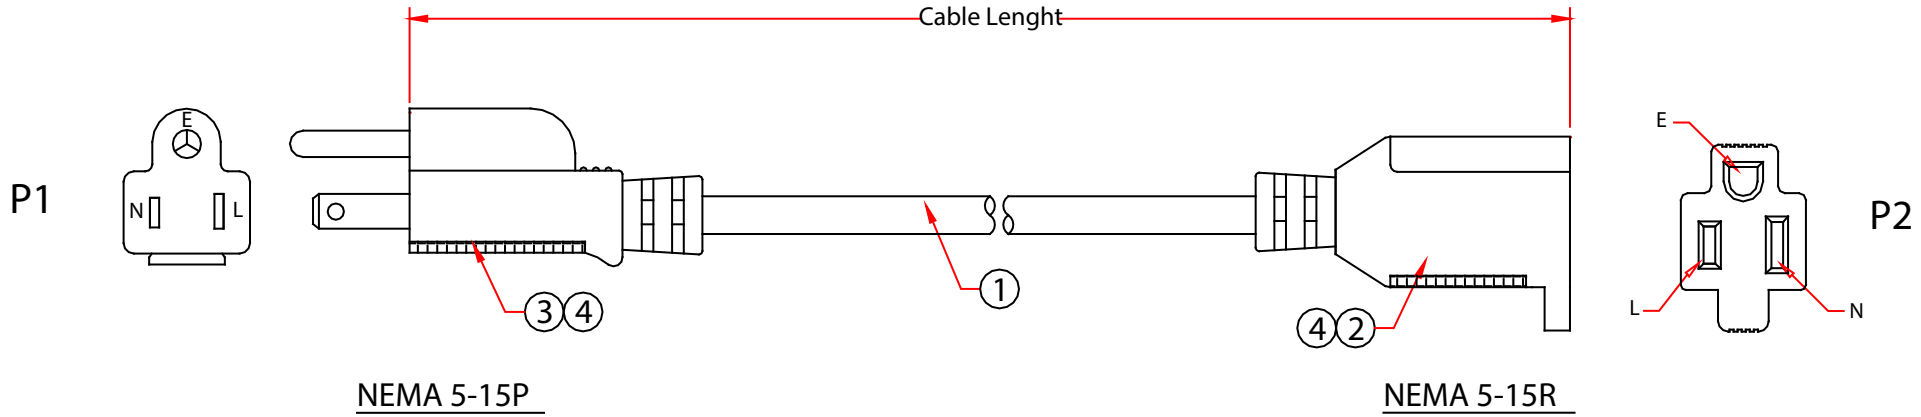

Rev.	Description	Date
A		02-2019

Pin Assignment		
P1		P2
L	Black	L
N	White	N
E	Green	E

Notes:
 Certifications: ETL (us)
 Electrical Ratings: 15A/ 125V/ 1875W

RoHS

PART NO.	CABLE LENGTH
10W4-60725	25 FT
10W4-60750	50FT

Item Number:		10W4-607xx	
Title:		Indoor / Outdoor Power Extension Cord, SJTW 12 AWG * 3C / 15 Amp, ETL, Red, 25 ft	
Drawn by:		JL	
Approved by:		MAC	
ID:		108	
No.	Specifications		
4	Black Molded PVC Hood		
3	UL/CSA Approved NEMA 5-15P,15A/ 125V, Color: Black		
2	UL/CSA Approved NEMA 5-15R, 15A/ 125V, Color: Black		
1	ETL(us) Approved SJTW 12AWG*3C , Jacket: Red		