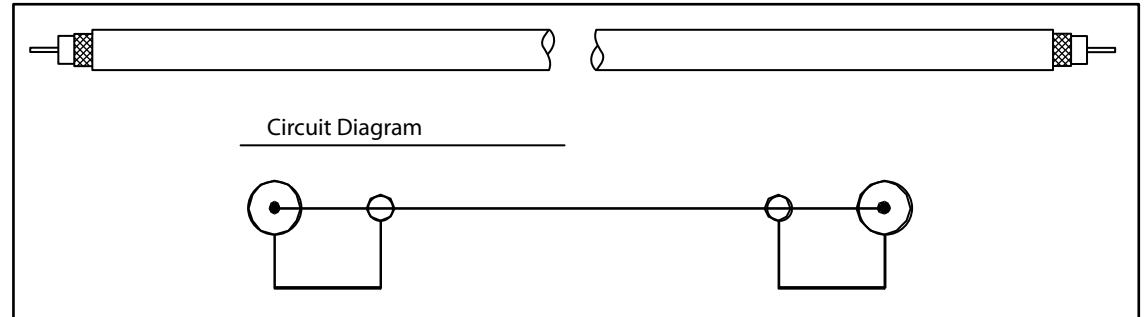

REV.	DESCRIPTION	DATE
A		
B		10-2010

RoHS

Cable Specifications:

RG6 UL1354 80C 30V 75Ohms Coaxial Cable
18AWG 1.0mm Bare CCS Central Conductor
0.18"/4.57mm OD PE Dielectric
60% AL-Braid
0.06mm OD Al-Foil
6.9mm OD White PVC Jacket

ITEM NUMBER	10X4-091TH		DRAWER	LIBRA	
TITLE	RG6 / UL 1000 ft Pullbox		CHECKED		
			APPROVED		
MATERIAL		SCALE	⊕	▭	
REV.	A	UNIT			INCH
DRAWING NO: