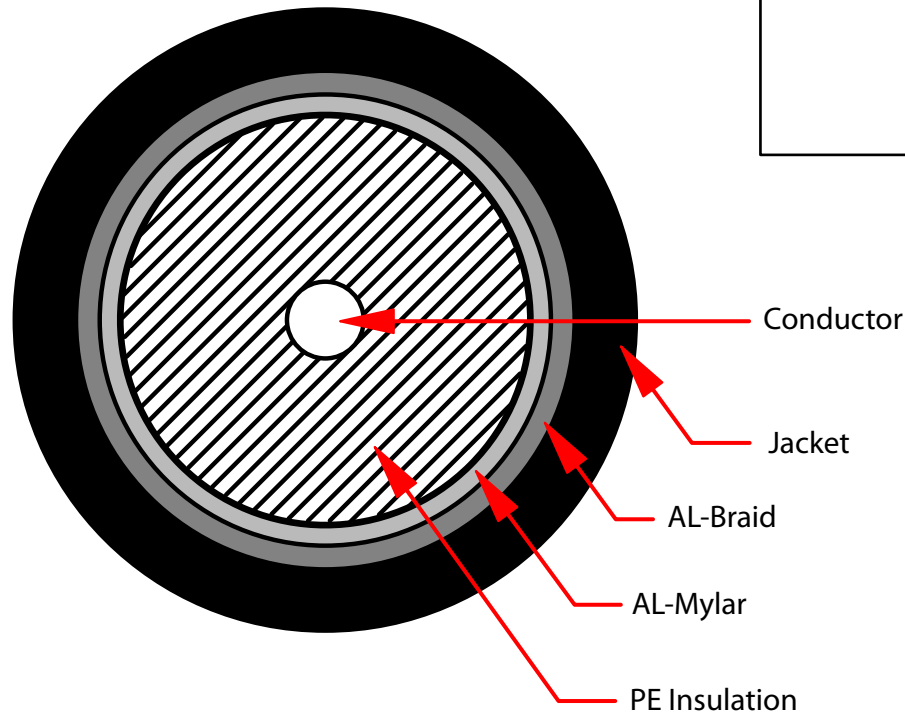

REV.	DESCRIPTION	DATE
A		
B		10-2010

RoHS

Cable Specifications:

RG6 UL1354 80C 30V 75Ohms Coaxial Cable
18AWG 1.0mm Bare CCS Central Conductor
0.18"/4.57mm OD PE Dielectric
60% AL-Braid
0.06mm OD Al-Foil
6.9mm OD White PVC Jacket

ITEM NUMBER	10X4-091TH		DRAWER	LIBRA	
TITLE	RG6 / UL 1000 ft Pullbox		CHECKED		
			APPROVED		
MATERIAL		SCALE	⊕	▭	
REV.	A	UNIT			INCH
DRAWING NO: