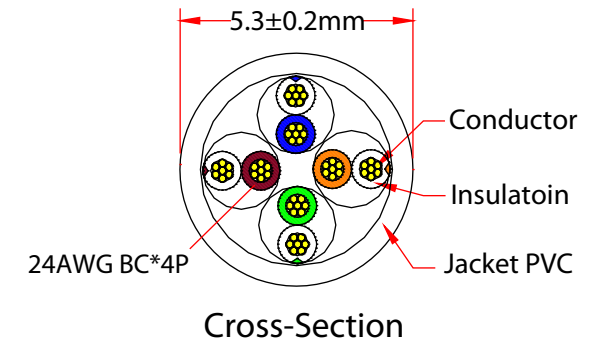

Construction & Material :

Item	Unit	Specification
Product		CAT.5e UTP 4P CM Rated
Conductor	Size	AWG 24
	Number	pairs 4
	Material	Stranded Bare Copper
	Construction	pcs/mm 7/0.195
	Diameter	mm 0.60
Insulation	Material	HD-PE
	Min.thickness	mm 0.18
	Avg.thickness	mm 0.19
	Diameter	mm 0.98±0.05
	Color	Blue-White/Blue Orange-White/Orange Green-White/Green Brown-White/Brown
Twisting	Construction	See Cross Section
	Material	PVC
	Min.thickness	mm 0.55
	Avg.thickness	mm 0.60
	Overall Diameter	mm 5.30±0.20
	Color	By Order
Marking	350Mhz (UL) E305668 TYPE CM 24AWG 75°C CSA 204790 CM 75°C ETL VERIFIED T TIA-EIA-568.2-D UTP CAT.5E RoHS COMPLIANCE BATCH NO.	

Rev.	Description	Date
A		07-2022

Color Options
21 Gray
22 Black
31 Orange
41 Purple
51 Green
61 Blue
71 Red
72 Pink
81 Yellow
91 White
92 Ivory

Item Number:	10X6-0xxSH	
Title:	Bulk Cat5e Ethernet Cable, Stranded, UTP (Unshielded Twisted Pair), Pullbox, 1000 foot	
Drawn by:	JL	
Approved by:	MAC	
ID:	1	