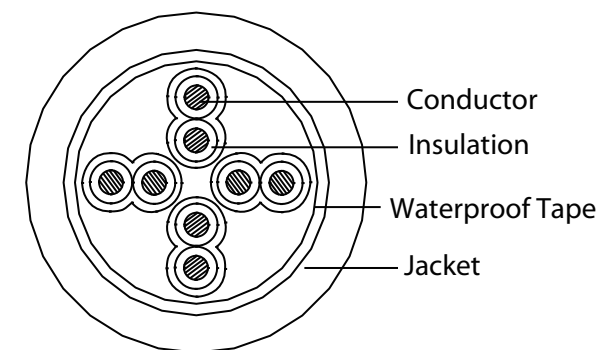

Construction & Material :

Item	Unit	Specification
Product		CAT.5e UTP 4P CMX Rated
Conductor	Size	AWG 24
	Number	pairs 4
	Material	Solid Bare Copper
	Diameter	mm 0.49±0.005
Insulation	Material	HDPE
	Identification	With Strip Colour Marking On White Cores
	Min.thickness	mm 0.16
	Avg.thickness	mm 0.19
	Diameter	mm 0.86±0.05
Color		Blue-White/Blue Orange-White/Orange Green-White/Green Brown-White/Brown
Taping	Material	Waterproof Tape
	Material	PE(CMX Rated)
Jacket	Min.thickness	mm 0.46
	Avg.thickness	mm 0.51
	Overall Diameter	mm 5.80±0.30
	Color	Black
	Cable Marking	CAT5E 4PR 24AWG UTP TYPE CMX UV DIRECT BURIAL OUTDOOR PE EIA/TIA-568-C ROHS xxxxFT

Voltage rating ≤ 48V

Rev.	Description	Date
A		08-2021

Cross Section

Item Number:	10X6-622NH
Title:	Direct Burial/Outdoor rated Cat5e Black Ethernet Cable, Solid, CMX, UTP, Waterproof Tape, 24 AWG, Spool, 1000 foot
Drawn by:	JL
Approved by:	MAC
ID:	245

Mechanical Characteristics

Temperature Rating	Installation	-76°C to + 96°C
	Operating	-76°C to + 96°C
Min. Ben Radius	Eight times the outer diameter of cable	
Min. Ben Radius	Before	> = 14 Mpa
Elongation	Aging	> = 300%
Aging Condition		100°C x 120 hours
Rated Temperature / Voltage		5000M Ω/km

Item Number:	10X6-622NH	
Title:	Direct Burial/Outdoor rated Cat5e Black Ethernet Cable, Solid, CMX, UTP, Waterproof Tape, 24 AWG, Spool, 1000 foot	
Drawn by:	JL	
Approved by:	MAC	
ID:	245	

No.	Specifications
-----	----------------