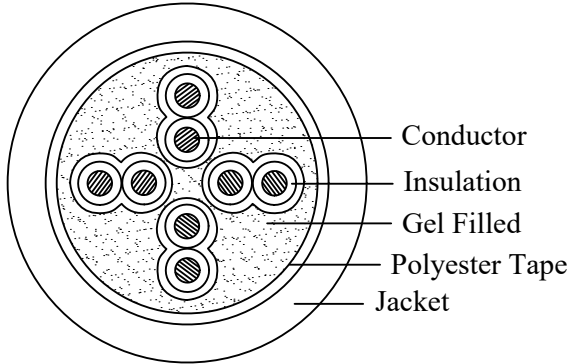

REV.	DESCRIPTION	DATE
A		09-2014
		05-2016

Construction & Material :

Item	Unit	Specification
Product		CAT.5e 4P CMX Rated
Conductor	Size	AWG 24
	Number	pairs 4
	Material	Solid Bare Copper
	Construction	pcs/mm 1/0.496
	Diameter	mm 0.496
Insulation	Material	HD-PE
	Identification	With Strip Colour Marking On White Cores
	Min.thickness	mm 0.19
	Avg.thickness	mm 0.22
	Diameter	mm 0.94
Color		Blue-White/Blue    Orange-White/Orange Green-White/Green    Brown-White/Brown
Structure	Material	Gel Filled
Taping	Material	Polyester Tape
	Lay Length	% Overlap 25
Jacket	Material	PE( CMX Rated)
	Min.thickness	mm 0.46
	Avg.thickness	mm 0.51
	Overall Diameter	mm 5.40±0.30
	Color	Black
	Cable Marking	CAT5E 4PR 24AWG UTP GEL FILLED TYPE CMX DIRECT BURIAL OUTDOOR PE EIA/TIA-568-C ROHS xxxFT

RoHS

DRAWER	JL
CHECKED	
APPROVED	
⊕	⊖

PART NUMBER:	TITLE:	ID(NO.)
10X6-822NH	Direct Burial/Outdoor rated Cat 5e Black Ethernet Cable, Solid, CMX, Gel-Filled, 24 AWG, Spool, 1000 foot	245

Electrical Property :

REV.	DESCRIPTION	DATE
A		09-2014
		05-2016

DRAWER	JL
CHECKED	
APPROVED	

PART NUMBER:	TITLE:	ID(NO.)
10X6-822NH	Direct Burial/Outdoor rated Cat 5e Black Ethernet Cable, Solid, CMX, Gel-Filled, 24 AWG, Spool, 1000 foot	245