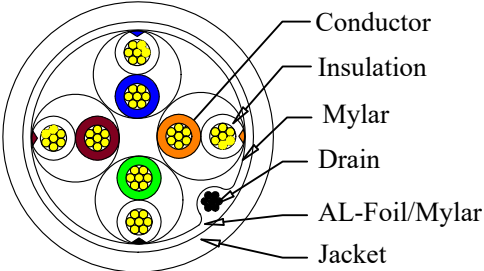

REV.	DESCRIPTION	DATE
A		01-2023

RoHS

PART NO.	CABLE LENGTH
10X8-72215	15 FT
10X8-72225	25FT
10X8-72250	50 FT
10X8-72275	75 FT
10X8-722100	100 FT
10X8-722150	150 FT
10X8-722200	200 FT

- SPECIFICATION:**
1. TIA/EIA-568-B Compliant
 2. Supports 250 MHz bandwidth
 3. Dielectric withstanding voltage: 1000V
 4. Contact resistance: 2.5 mΩ Max
 5. Insulation RESISTANCE: 1000MΩ Min
 6. Insertion life:750 cycles Min

Cross-Section

- MATERIAL:**
1. The housing of patch cords: PBT
 2. Dustproof cap PVC
 3. Pin: Phosphor Bronze C5191

4	Washer, Waterproof, OD:1.8mm
3	Dust Cover, PVC Waterproof
2	Connector Nut, PBT Waterproof
1	Crystal Head, Sealed Plastic structure
NO.	SPECIFICATIONS
BOM LIST	