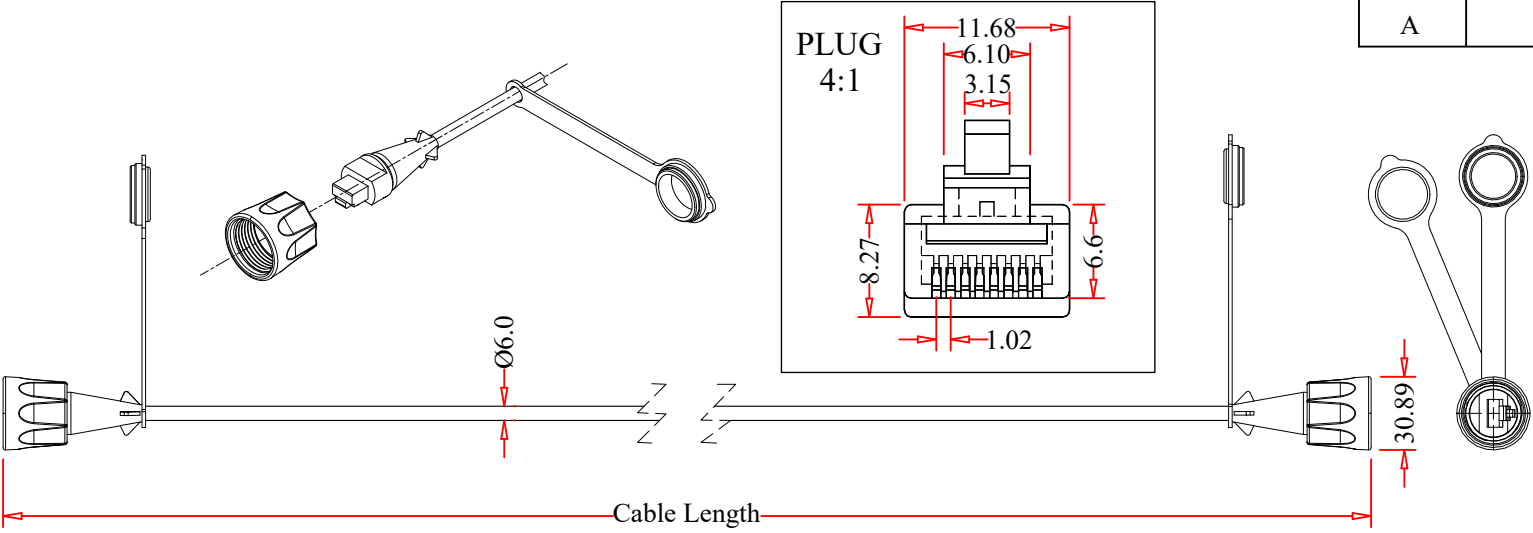

REV.	DESCRIPTION	DATE
A		01-2023

RoHS

PART NO.	CABLE LENGTH
10X8-72215	15 FT
10X8-72225	25FT
10X8-72250	50 FT
10X8-72275	75 FT
10X8-722100	100 FT
10X8-722150	150 FT
10X8-722200	200 FT

- SPECIFICATION:**
1. TIA/EIA-568-B Compliant
 2. Supports 250 MHz bandwidth
 3. Dielectric withstanding voltage: 1000V
 4. Contact resistance: 2.5 mΩ Max
 5. Insulation RESISTANCE: 1000MΩ Min
 6. Insertion life:750 cycles Min

Cross-Section

- MATERIAL:**
1. The housing of patch cords: PBT
 2. Dustproof cap PVC
 3. Pin: Phosphor Bronze C5191

4	Washer, Waterproof, OD:1.8mm
3	Dust Cover, PVC Waterproof
2	Connector Nut, PBT Waterproof
1	Crystal Head, Sealed Plastic structure
NO.	SPECIFICATIONS
BOM LIST	

ITEM NUMBER	10X8-722xx			DRAWER	JL
TITLE	Cat6 Waterproof Outdoor Ethernet Patch Cable With Cap			CHECKED	
MATERIAL		SCALE		APPROVED	
REV.	A	UNIT	MM		
DRAWING NO:				 888-212-8295.com CableWholesale.com	
ID(NO.)	108				