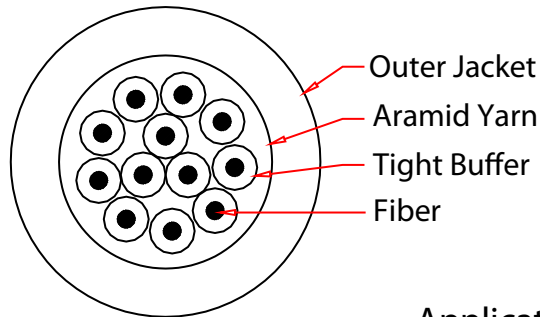

RoHS

Features and Benefits

- 900µm Tight Buffers
- Aramid yarn strength members
- Exclusive use of Corning® optical fibers
- Jacket print ensures product identification and fiber compatibility
- Durable jacket offers added protection during installation and in rugged use applications

Description

CableWholesale, Inc. Distribution Cable is composed of 2 to 24 colored tight buffered optical fibers, aramid yarn, and a PVC outer jacket. All component materials meet the EU RoHS and REACH Directive standards.

CWS Distribution Cable is available in 12 TIA standard colors or special order colors. UL Listed OFNP cables are available, and unrated cables may be supplied to accommodate special needs. Standard surface print denotes construction, NEC rating, and fiber type, and includes footage markers. Custom print may also be accommodated.

Cable Section

Application
Plenum

Flame Rating
NFP A262

Product Specifications

Construction & Material :

Item	Specifications
Product	Multimode, 50/125, OM3, Plenum Rated
Fiber Count	12
Outer Jacket Material	Flame Retardant PVC
Outer Jacket Color	Aqua
Strength Member	Aramid Yarn
Tight Buffer Material	Flame Retardant PVC
Tight Buffer Color	Available in 12 TIA/ EIA color standard

Physical Characteristics

Physical Characteristics	Value(12 Fiber Count)
Nominal Outer Diameter (mm)	5.8
Weight (lbs/ km)	81
Minimum Bend Radius, Installation (cm), of 2 (fiber count)	8.7
Minimum Bend Radius, Operation (cm), of 2 (fiber count)	5.8

Optical Characteristics

Items	OM3
Core Size [µm]	50
Wavelength [nm]	850/ 1300
Max. Attenuation[dB/km]	3.0/ 1.0
Link Length[m]	300 (10Gb/s@850nm)
Bandwidth (EMB High Performance)[MHz.km]	2000 @850

Specifications

Temperature Range	Indoor
Storage Temperature	-40 °C / +70 °C
Operating Temperature	0 °C / +70 °C

Item Number:	11F2-312NH	
Title:	12 Fiber Indoor Distribution Fiber Optic Cable, Multimode 50/125 OM3, Plenum Rated, Aqua, Spool, 1000ft	
Drawn by:	JL	
Approved by:	MAC	
ID:	120	

No.	Specifications