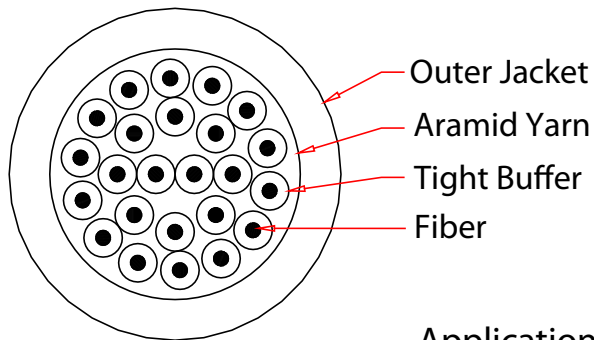

Features and Benefits

- 900µm Tight Buffers
- Aramid yarn strength members
- Exclusive use of Corning® optical fibers
- Jacket print ensures product identification and fiber compatibility
- Durable jacket offers added protection during installation and in rugged use applications

Description

CableWholesale, Inc. Distribution Cable is composed of 2 to 24 colored tight buffered optical fibers, aramid yarn, and a PVC outer jacket. All component materials meet the EU RoHS and REACH Directive standards.

CWS Distribution Cable is available in 12 TIA standard colors or special order colors. UL Listed OFNP cables are available, and unrated cables may be supplied to accommodate special needs. Standard surface print denotes construction, NEC rating, and fiber type, and includes footage markers. Custom print may also be accommodated.