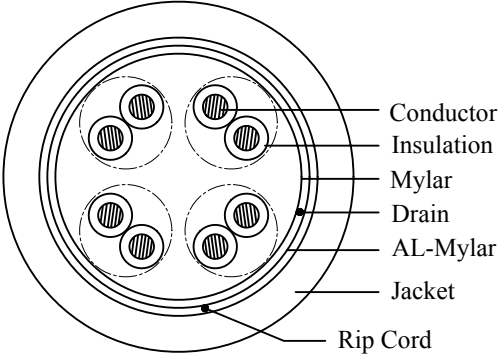

REV.	DESCRIPTION	DATE
A		01-2018

Construction & Material :

Item		Unit	Specification
Product			CAT-5e FTP 4P CMP Rated
Conductor	Size	AWG	24
	Number	pairs	4
	Material		Solid Annealed Bare Copper
Insulation	Avg.Thick	mm	0.225
	Diameter	mm	0.95±0.02
	Material		FEP
	Color		Blue-White/Blue Orange-White/Orange Green-White/Green Brown-White/Brown
Twisting	Construction		See Cross Section
Cabling	Construction		See Cross Section
Taping	Material		Mylar
	Lay Length	%	Overlap 25
Drain Wire	Material		Stranded Tinned Copper
Shielding	Material		AL-Mylar
	Lay Length	%	Overlap 25
Rip Cord	Material		Yes
Jacket	Material		Flame Retardant PVC
	Avg.thickness	mm	0.508
	Overall Diameter	mm	5.90±0.20
	Color		By Order

Cross Section

Color Options	
21	Gray
22	Black
31	Orange
41	Purple
51	Green
61	Blue
71	Red
72	Pink
81	Yellow
91	White

DRAWER	JL
CHECKED	
APPROVED	

ID(NO.)	PART NUMBER	TITLE
125	11X6-5xxTH	Plenum Shielded Cat5e Bulk Cable, Solid, CMP, 24 AWG, Pullbox, 1000 foot

REV.	DESCRIPTION	DATE
A		01-2018

RoHS

Electrical Property :

Item	Unit	Specification	Standard			
D-C Resistance	Ohm/100M	AT 20°C	DC Max 9.38			
D-C Resistance Unbalance	%	-----	Max 5.0			
Mutual Capacitance	nF/100M	-----	5.6			
Maximum Delay Skew	nS/100M	-----	4.0			
Rating Temp Voltage	°C	Celsius	-10 /+75			
Characteristic Impedance (1-350MHz)	Ohm/100M		100±15			
Frequency	Attenuation	NEXT	Return Loss	ELFEXT	PS-ELFEXT	Delay
MHz	dB(100m)	dB	dB	dB(100m)	dB(100m)	dB(100m)
	Maximum	Minimum	Minimum	Minimum	Minimum	Maximum
1	2.0	68.3	20.0	63.8	60.8	570.0
4	4.1	59.3	23.0	51.7	48.7	552.0
8	5.8	54.8	24.5	45.7	42.7	546.7
10	6.5	53.3	25.0	43.8	40.8	545.4
16	8.2	50.3	25.0	39.7	36.7	543.0
20	9.3	48.8	25.0	37.8	34.8	542.0
25	10.4	47.3	24.3	35.8	32.8	541.2
31.25	11.7	45.9	23.6	33.9	30.9	540.4
62.5	17.0	41.4	21.5	27.8	24.8	538.6
100	22.0	38.3	20.1	24.0	21.0	537.6
155	28.1	35.5	18.8	20.0	17.0	
200	32.4	33.8	18.0	17.7	14.7	
240	36.0	32.6	17.4	16.2	13.2	
300	41.0	31.2	16.8	14.2	11.2	
350	44.9	30.1	16.3	12.9	9.9	