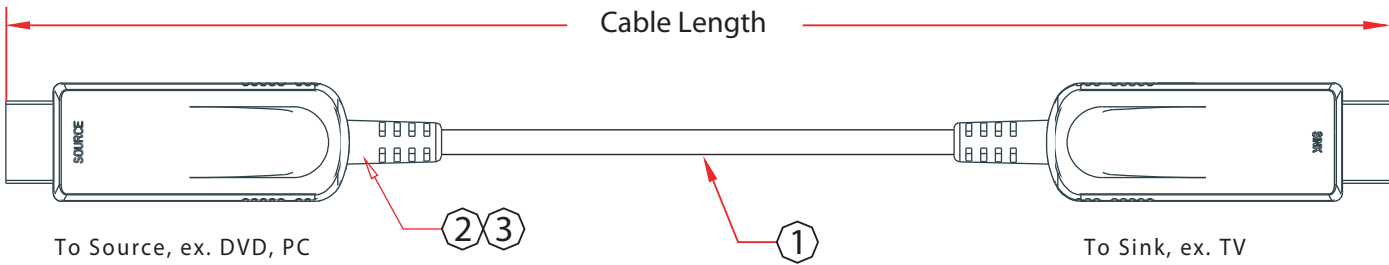

RoHS

Rev.	Description	Date
A		09-2018

HDMI Type A Pin Assignment

Hybrid Cable Profile

Packing: 1Pcs /Box

HDMI Type A Connector Pin Assignment

PIN	Function	PIN	Function
1	T.M.D.S. Data 2+	11	TMDS Clock Shield
2	T.M.D.S. Data 2 Shield	12	TMDS Clock-
3	T.M.D.S. Data 2-	13	CEC
4	T.M.D.S. Data 1+	14	Utility
5	T.M.D.S. Data 1 Shield	15	SCL
6	T.M.D.S. Data 1-	16	SDA
7	T.M.D.S. Data 0+	17	DDC/CEC Ground
8	T.M.D.S. Data 2 Shield	18	+5V Power
9	T.M.D.S. Data 0-	19	Hot Plug Detect
10	TMDS Clock+		

PART NO.	CABLE LENGTH
12V4-41110	10 Meter (33Foot)
12V4-41120	20 Meter (65.5Foot)
12V4-41130	30 Meter(98.4Foot)
12V4-41150	50 Meter(164Foot)
12V4-411100	100 Meter(328Foot)

Item Number:	12V4-411xx	
Title:	4K HDMI Active Optical Cable, AOC, Fiber Optic	
Drawn by:	JL	
Approved by:	MAC	
ID:	228	

3	Cover, Black Color
2	HDMI type A, Gold Plating
1	Hybrid type with OM3 fiber and copper wire, Black PVC Jacket ,OD:4.5±0.2mm
No.	Specifications

Rev.	Description	Date
A		09-2018

Specifications

Item	Description	
Units	Transmitter (Source)	Receiver (Sink)
HDCP & DDC	HDCP 2.2 Fully Support bi-directional EDID and HDCP communication	
Video Bandwidth	6 Gbps/x3Channel (max)+ Clock.	
Supported Resolution & Distance	PC: WUXGA 1920 x 1200 up to 100 meters HDTV : 480p, 720p, 1080i and 1080p deep color, 4K(60P),4:4:4, 3DFull HD 1920 x 1	
O/E Converter	4 channel 850 nm VCSEL array	4 CH GaAs PD array

KEY FEATURES

- *Up to 100m Maximum Length.(Custom Length Available)
- *Low Power Consumption: 250mW (max).
- *Plug and Play
- *Compatible with HDMI 2.0 standard.
- *Support HDCP
- *Self-detecting function for EDID information
- *No loss of signal – delivering crystal clear digit alimages instantly.
- *Supports computer resolutions to 1080P and 4K2K(60P)
- *Hybrid optical cable with fiber and copper wire