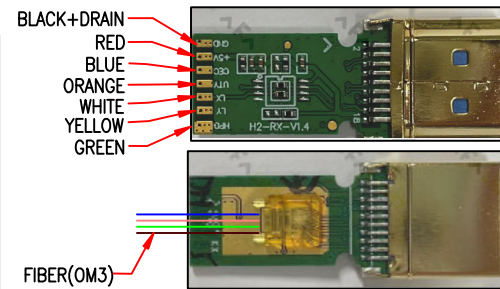

MARKING: High Speed HDMI™ Cable Exxxxxx (UL) CL3 75°C 32/3C 28/3C 24/1C

Rev.	Description	Date
A		10-2023

Pin Assignment	
P1	P2
(GREEN) HPD	HPD (GREEN)
(YELLOW) LY	LY (YELLOW)
(WHITE) LX	LX (WHITE)
(ORANGE) UTY	UTY (ORANGE)
(BLUE) CEC	CEC (BLUE)
(RED) VCC	+5V (RED)
(BLACK+DRAIN) GND	GND (BLACK+DRAIN)
(BROWN) TMDS0	FIBER(OM3) TMDS0 (BROWN)
(GREEN) TMDS1	FIBER(OM3) TMDS1 (GREEN)
(ORANGE) TMDS2	FIBER(OM3) TMDS2 (ORANGE)
(BLUE) CLK	FIBER(OM3) CLK (BLUE)

RoHS

PART NO.	CABLE LENGTH
12V4-43035	35 FT
12V4-43050	50 FT
12V4-43065	65 FT
12V4-43075	75 FT
12V4-430HD	100 FT
12V4-430150	150 FT

6	Hood Color PVC Transparent
5	HDMI 19PIN ZH Alloy Hood and Screw and With Pad, Bright Black(Display 4K UHD Active Optical HDMI)
4	HDMI 19P ZH Alloy Hood and Screw and With Pad, Bright Black(Source 4K UHD Active Optical HDMI)
3	HDMI 19 Male, Gold Flash on Contacts & Gold Connector, Blue Insulation(Fiber+PCB+Green+AFA.H210TXH)
2	HDMI 19 Male, Gold Flash on Contacts & Gold Connector, Blue Insulation(Fiber+PCB+Red+AFA.H210TXH)
1	(50/125um Fiber *4C+MID)*1C+7/0.08TC*3C+19/0.08TC*3C+41/0.08TC*1C+F+D+AL, OD:4.8mm PVC CL3 (4K) Jacket Black
No.	Specifications

Item Number:	12V4-430xx	
Title:	HDMI M4K UHD HDMI Active Optical Cable(AOC), in-wall(CL3), HDMI Male, ale Plug to HDMI Male Plug	
Drawn by:	JL	
Approved by:	MAC	
ID:	1	