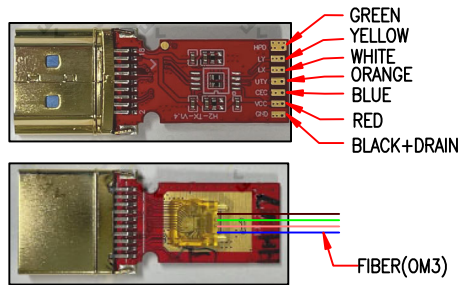

MARKING: High Speed HDMI™ Cable Exxxxxx (UL) CL3 75°C 32/3C 28/3C 24/1C

Rev.	Description	Date
A		10-2023

Pin Assignment	
P1	P2
(GREEN) HPD	HPD (GREEN)
(YELLOW) LY	LY (YELLOW)
(WHITE) LX	LX (WHITE)
(ORANGE) UTY	UTY (ORANGE)
(BLUE) CEC	CEC (BLUE)
(RED) VCC	+5V (RED)
(BLACK+DRAIN) GND	GND (BLACK+DRAIN)
(BROWN) TMDS0	FIBER(OM3) TMDS0 (BROWN)
(GREEN) TMDS1	FIBER(OM3) TMDS1 (GREEN)
(ORANGE) TMDS2	FIBER(OM3) TMDS2 (ORANGE)
(BLUE) CLK	FIBER(OM3) CLK (BLUE)

RoHS

PART NO.	CABLE LENGTH
12V4-43035	35 FT
12V4-43050	50 FT
12V4-43065	65 FT
12V4-43075	75 FT
12V4-430HD	100 FT
12V4-430150	150 FT

6	Hood Color PVC Transparent
5	HDMI 19PIN ZH Alloy Hood and Screw and With Pad, Bright Black(Display 4K UHD Active Optical HDMI)
4	HDMI 19P ZH Alloy Hood and Screw and With Pad, Bright Black(Source 4K UHD Active Optical HDMI)
3	HDMI 19 Male, Gold Flash on Contacts & Gold Connector, Blue Insulation(Fiber+PCB+Green+AFA.H210TXH)
2	HDMI 19 Male, Gold Flash on Contacts & Gold Connector, Blue Insulation(Fiber+PCB+Red+AFA.H210TXH)
1	(50/125um Fiber *4C+MID)*1C+7/0.08TC*3C+19/0.08TC*3C+41/0.08TC*1C+F+D+AL, OD:4.8mm PVC CL3 (4K) Jacket Black
No.	Specifications

Item Number:	12V4-430xx	
Title:	HDMI M4K UHD HDMI Active Optical Cable(AOC), in-wall(CL3), HDMI Male, ale Plug to HDMI Male Plug	
Drawn by:	JL	
Approved by:	MAC	
ID:	1	