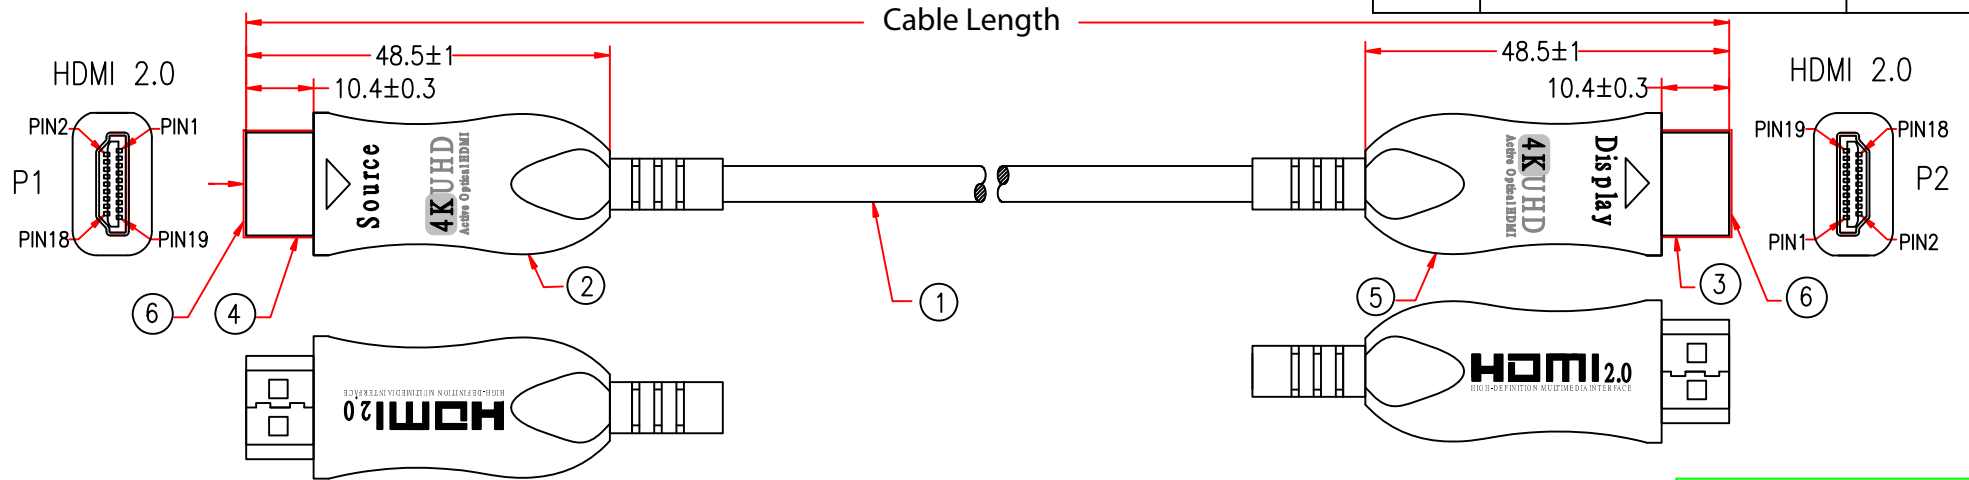

MARKING: High Speed HDMI™ Cable Exxxxxx (UL) CL3 75°C 32/3C 28/3C 24/1C

Rev.	Description	Date
A		10-2023

Pin Assignment	
P1	P2
(GREEN) HPD	HPD (GREEN)
(YELLOW) LY	LY (YELLOW)
(WHITE) LX	LX (WHITE)
(ORANGE) UTY	UTY (ORANGE)
(BLUE) CEC	CEC (BLUE)
(RED) VCC	+5V (RED)
(BLACK+DRAIN) GND	GND (BLACK+DRAIN)
(BROWN) TMDS0	FIBER(OM3) TMDS0 (BROWN)
(GREEN) TMDS1	FIBER(OM3) TMDS1 (GREEN)
(ORANGE) TMDS2	FIBER(OM3) TMDS2 (ORANGE)
(BLUE) CLK	FIBER(OM3) CLK (BLUE)

RoHS

PART NO.	CABLE LENGTH
12V4-43035	35 FT
12V4-43050	50 FT
12V4-43065	65 FT
12V4-43075	75 FT
12V4-430HD	100 FT
12V4-430150	150 FT

6	Hood Color PVC Transparent
5	HDMI 19PIN ZH Alloy Hood and Screw and With Pad, Bright Black(Display 4K UHD Active Optical HDMI)
4	HDMI 19P ZH Alloy Hood and Screw and With Pad, Bright Black(Source 4K UHD Active Optical HDMI)
3	HDMI 19 Male, Gold Flash on Contacts & Gold Connector, Blue Insulation(Fiber+PCB+Green+AFA.H210TXH)
2	HDMI 19 Male, Gold Flash on Contacts & Gold Connector, Blue Insulation(Fiber+PCB+Red+AFA.H210TXH)
1	(50/125um Fiber *4C+MID)*1C+7/0.08TC*3C+19/0.08TC*3C+41/0.08TC*1C+F+D+AL, OD:4.8mm PVC CL3 (4K) Jacket Black
No.	Specifications

Item Number:	12V4-430xx	
Title:	HDMI M4K UHD HDMI Active Optical Cable(AOC), in-wall(CL3), HDMI Male, ale Plug to HDMI Male Plug	
Drawn by:	JL	
Approved by:	MAC	
ID:	1	