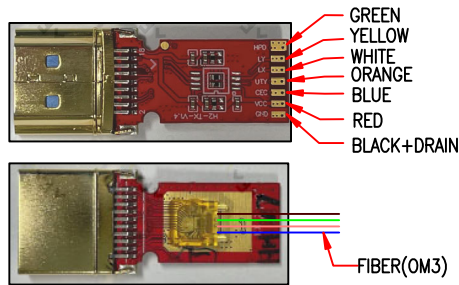

MARKING: High Speed HDMI™ Cable Exxxxxx (UL) CMP c(UL) 75°C

Rev.	Description	Date
A		10-2023

Pin Assignment			
	P1		P2
(GREEN)	HPD	—————	HPD (GREEN)
(YELLOW)	LY	—————	LY (YELLOW)
(WHITE)	LX	—————	LX (WHITE)
(ORANGE)	UTY	—————	UTY (ORANGE)
(BLUE)	CEC	—————	CEC (BLUE)
(RED)	VCC	—————	+5V (RED)
(BLACK+DRAIN)	GND	—————	GND (BLACK+DRAIN)
(BROWN)	TMDS0	FIBER(OM3)	TMDS0 (BROWN)
(GREEN)	TMDS1	FIBER(OM3)	TMDS1 (GREEN)
(ORANGE)	TMDS2	FIBER(OM3)	TMDS2 (ORANGE)
(BLUE)	CLK	FIBER(OM3)	CLK (BLUE)

RoHS

PART NO.	CABLE LENGTH
13V4-52035	35 FT
13V4-52050	50 FT
13V4-52065	65 FT
13V4-52075	75 FT
13V4-520150	150 FT

6	Hood Color PVC Transparent
5	HDMI 19PIN ZH Alloy Hood and Screw and With Pad, Bright Black(Display 4K UHD Active Optical HDMI)
4	HDMI 19P ZH Alloy Hood and Screw and With Pad, Bright Black(Source 4K UHD Active Optical HDMI)
3	HDMI 19 Male, Gold Flash on Contacts & Gold Connector, Blue Insulation( Fiber+PCB+Green+AFA.H210TXH)
2	HDMI 19 Male, Gold Flash on Contacts & Gold Connector, Blue Insulation( Fiber+PCB+Red+AFA.H210TXH)
1	(50/125um Fiber *4C+MID)*1C+7/0.08TC*3C+19/0.08TC*3C+41/0.08TC*1C+F+D+AL, OD:4.8mm CMP (4K) Jacket Black
No.	Specifications

Item Number:	13V4-520xx	
Title:	4K UHD HDMI Active Optical Cable(AOC), Plenum(CMP), HDMI Male	
Drawn by:	JL	
Approved by:	MAC	
ID:	1	