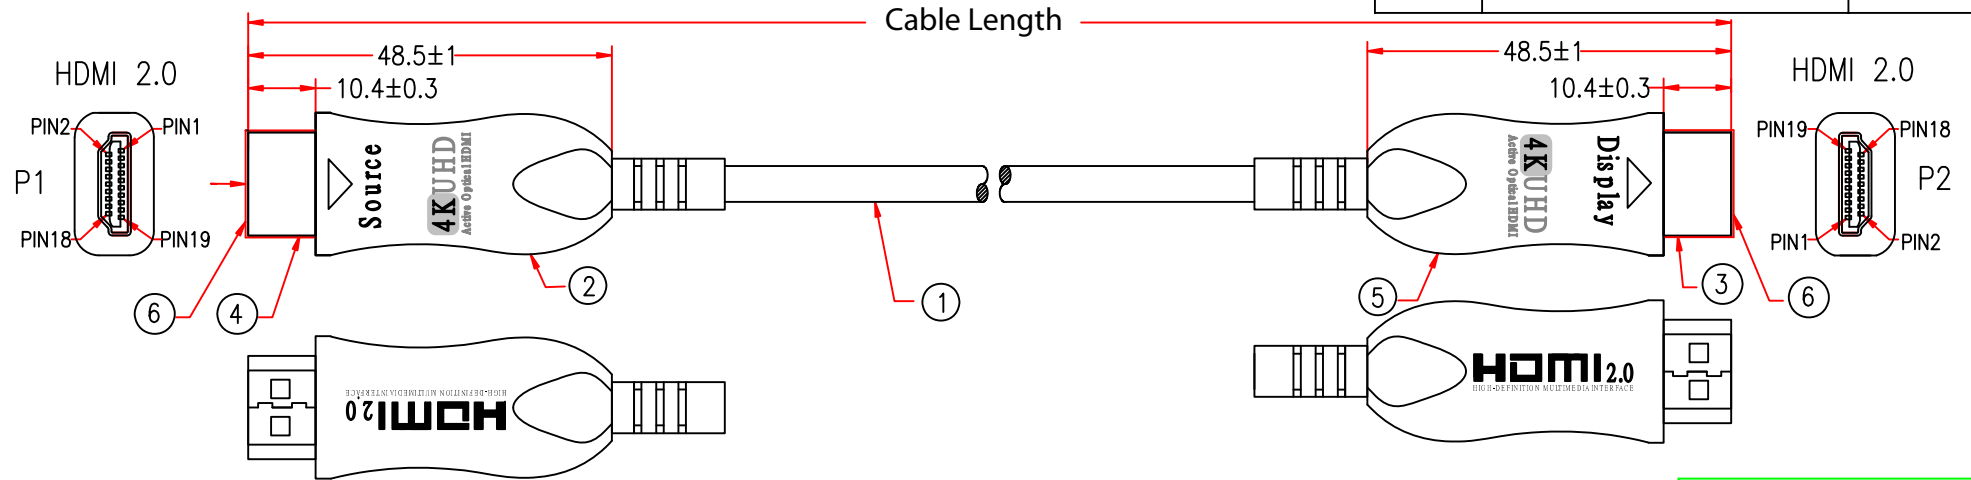

MARKING: High Speed HDMI™ Cable Exxxxxx (UL) CMP c(UL) 75°C

Rev.	Description	Date
A		10-2023

Pin Assignment			
	P1		P2
(GREEN)	HPD	—————	HPD (GREEN)
(YELLOW)	LY	—————	LY (YELLOW)
(WHITE)	LX	—————	LX (WHITE)
(ORANGE)	UTY	—————	UTY (ORANGE)
(BLUE)	CEC	—————	CEC (BLUE)
(RED)	VCC	—————	+5V (RED)
(BLACK+DRAIN)	GND	—————	GND (BLACK+DRAIN)
(BROWN)	TMDS0	FIBER(OM3)	TMDS0 (BROWN)
(GREEN)	TMDS1	FIBER(OM3)	TMDS1 (GREEN)
(ORANGE)	TMDS2	FIBER(OM3)	TMDS2 (ORANGE)
(BLUE)	CLK	FIBER(OM3)	CLK (BLUE)

RoHS

PART NO.	CABLE LENGTH
13V4-52035	35 FT
13V4-52050	50 FT
13V4-52065	65 FT
13V4-52075	75 FT
13V4-520150	150 FT

6	Hood Color PVC Transparent
5	HDMI 19PIN ZH Alloy Hood and Screw and With Pad, Bright Black(Display 4K UHD Active Optical HDMI)
4	HDMI 19P ZH Alloy Hood and Screw and With Pad, Bright Black(Source 4K UHD Active Optical HDMI)
3	HDMI 19 Male, Gold Flash on Contacts & Gold Connector, Blue Insulation( Fiber+PCB+Green+AFA.H210TXH)
2	HDMI 19 Male, Gold Flash on Contacts & Gold Connector, Blue Insulation( Fiber+PCB+Red+AFA.H210TXH)
1	(50/125um Fiber *4C+MID)*1C+7/0.08TC*3C+19/0.08TC*3C+41/0.08TC*1C+F+D+AL, OD:4.8mm CMP (4K) Jacket Black
No.	Specifications

Item Number:	13V4-520xx	
Title:	4K UHD HDMI Active Optical Cable(AOC), Plenum(CMP), HDMI Male	
Drawn by:	JL	
Approved by:	MAC	
ID:	1	