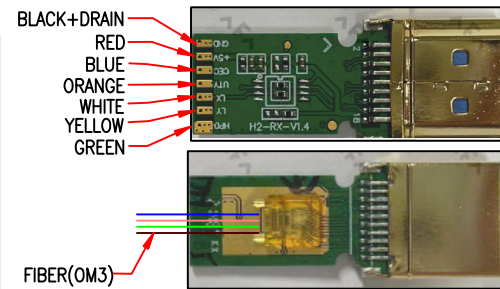

MARKING: High Speed HDMI™ Cable Exxxxxx (UL) CMP c(UL) 75°C

Rev.	Description	Date
A		10-2023

Pin Assignment			
	P1		P2
(GREEN)	HPD	—————	HPD (GREEN)
(YELLOW)	LY	—————	LY (YELLOW)
(WHITE)	LX	—————	LX (WHITE)
(ORANGE)	UTY	—————	UTY (ORANGE)
(BLUE)	CEC	—————	CEC (BLUE)
(RED)	VCC	—————	+5V (RED)
(BLACK+DRAIN)	GND	—————	GND (BLACK+DRAIN)
(BROWN)	TMDS0	FIBER(OM3)	TMDS0 (BROWN)
(GREEN)	TMDS1	FIBER(OM3)	TMDS1 (GREEN)
(ORANGE)	TMDS2	FIBER(OM3)	TMDS2 (ORANGE)
(BLUE)	CLK	FIBER(OM3)	CLK (BLUE)

RoHS

PART NO.	CABLE LENGTH
13V4-52035	35 FT
13V4-52050	50 FT
13V4-52065	65 FT
13V4-52075	75 FT
13V4-520150	150 FT

6	Hood Color PVC Transparent
5	HDMI 19PIN ZH Alloy Hood and Screw and With Pad, Bright Black(Display 4K UHD Active Optical HDMI)
4	HDMI 19P ZH Alloy Hood and Screw and With Pad, Bright Black(Source 4K UHD Active Optical HDMI)
3	HDMI 19 Male, Gold Flash on Contacts & Gold Connector, Blue Insulation( Fiber+PCB+Green+AFA.H210TXH)
2	HDMI 19 Male, Gold Flash on Contacts & Gold Connector, Blue Insulation( Fiber+PCB+Red+AFA.H210TXH)
1	(50/125um Fiber *4C+MID)*1C+7/0.08TC*3C+19/0.08TC*3C+41/0.08TC*1C+F+D+AL, OD:4.8mm CMP (4K) Jacket Black
No.	Specifications

Item Number:	13V4-520xx	
Title:	4K UHD HDMI Active Optical Cable(AOC), Plenum(CMP), HDMI Male	
Drawn by:	JL	
Approved by:	MAC	
ID:	1	