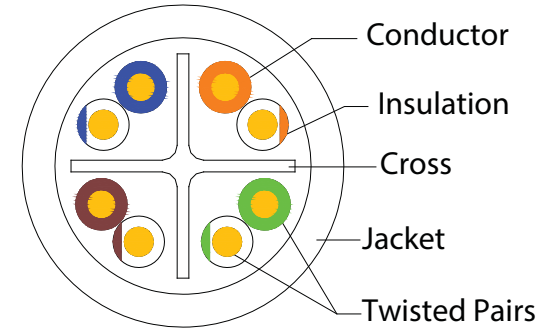

Product Specifications

Construction & Material :

Item	Unit	Specification
Product		CAT-6A UTP, CM, 4P
Conductor	Size	AWG 24
	Number	pairs 4
	Material	Stranded Bare Copper
	Construction	pcs/mm 7/0.18
Insulation	Material	PE
	Min.thickness	mm 0.19
	Avg.thickness	mm 0.21
	Diameter	mm (0.945 / 0.975)±0.005
	Color	Blue-White/Blue Orange-White/Orange Green-White/Green Brown-White/Brown
Twisting	Construction	See Cross Section
Cross	Material	PE
Cabling	Construction	See Cross Section
Jacket	Material	PVC
	Min.thickness	0.55
	Avg.thickness	mm 0.65
	Overall Diameter	mm 5.80±0.20
	Color	By Order
Marking	TYPE CM 75°C (UL)Exxxxxx LAN CABLE CAT6A UTP STRANDED 24AWG 4PAIRS ANSI/TIA-568-C.2 0002FT...0004FT...0250FT...0500FT...1000FT	

Rev.	Description	Date
A		06-2018

Color Options

21 Gray
22 Black
61 Blue

RoHS

Item Number:	13X6-0xxMH	
Title:	Bulk Cat6a Ethernet Cable, 10 gig Stranded, UTP (Unshielded Twisted Pair), CM, 500Mhz, 24 AWG, Spool, 1000 foot	
Drawn by:	JL	
Approved by:	MAC	
ID:	280	

Item Number:	13X6-0xxMH	
Title:	Bulk Cat6a Ethernet Cable, 10 gig Stranded, UTP (Unshielded Twisted Pair), CM, 500Mhz, 24 AWG, Spool, 1000 foot	
Drawn by:	JL	
Approved by:	MAC	
ID:	280	

2	
1	
No.	Specifications