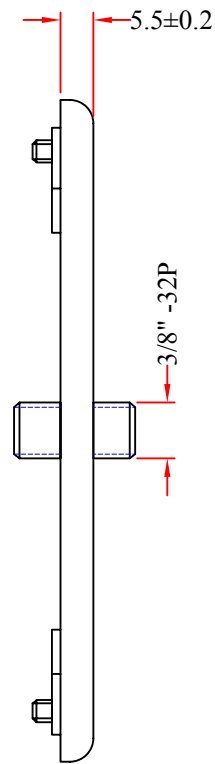

REV.	DESCRIPTION	DATE
A		02-2014

Combination
(Philips/ Slot)

RoHS

5	Combination Mounting Screw, Stainless Steel	ITEM NUMBER	200-253WH		DRAWER	JL
4	Combination Mounting Screw, Steel / Top Color Matched	TITLE	TV Wall Plate with 1 F-pin Coupler		CHECKED	
3	Base Plate, Smooth Finish	MATERIAL		SCALE	APPROVED	
2	Wall Plate, Smooth Finish	REV.	A	UNIT		
1	F-81 Coupler ,900MHz	DRAWING NO:		MM		
NO.	SPECIFICATIONS				 888-212-8295.com CableWholesale.com	
	BOM LIST					