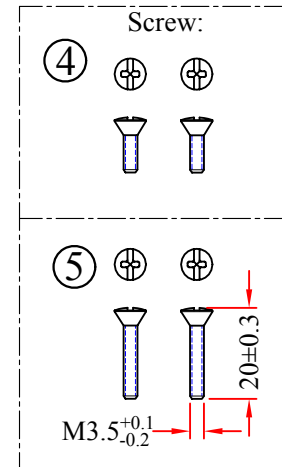

REV.	DESCRIPTION	DATE
A		02-2014

Combination
(Philips/ Slot)

RoHS

5	Combination Mounting Screw, Stainless Steel	ITEM NUMBER	200-253WH		DRAWER	JL
4	Combination Mounting Screw, Steel / Top Color Matched	TITLE	TV Wall Plate with 1 F-pin Coupler		CHECKED	
3	Base Plate, Smooth Finish	MATERIAL		SCALE	APPROVED	
2	Wall Plate, Smooth Finish	REV.	A	UNIT		
1	F-81 Coupler ,900MHz	DRAWING NO:		MM		
NO.	SPECIFICATIONS				 888-212-8295.com CableWholesale.com	
	BOM LIST					