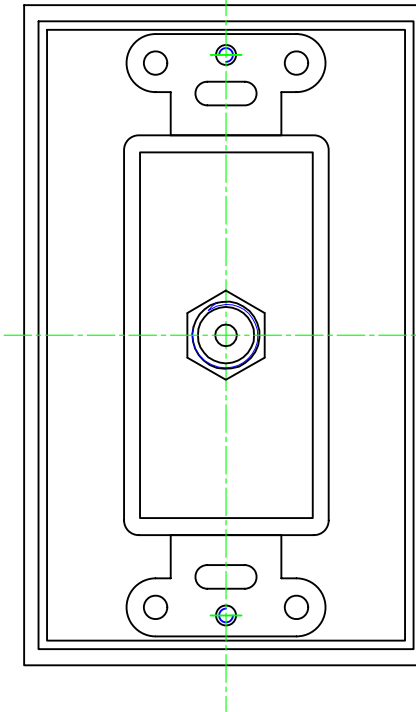

REV.	DESCRIPTION	DATE
A		02-2014

Combination
(Philips/ Slot)

RoHS

5	Combination Mounting Screw, Stainless Steel	ITEM NUMBER	200-253WH		DRAWER	JL
4	Combination Mounting Screw, Steel / Top Color Matched	TITLE	TV Wall Plate with 1 F-pin Coupler		CHECKED	
3	Base Plate, Smooth Finish	MATERIAL		SCALE	APPROVED	
2	Wall Plate, Smooth Finish	REV.	A	UNIT		
1	F-81 Coupler ,900MHz	DRAWING NO:		MM		
NO.	SPECIFICATIONS				 888-212-8295.com CableWholesale.com	
	BOM LIST					