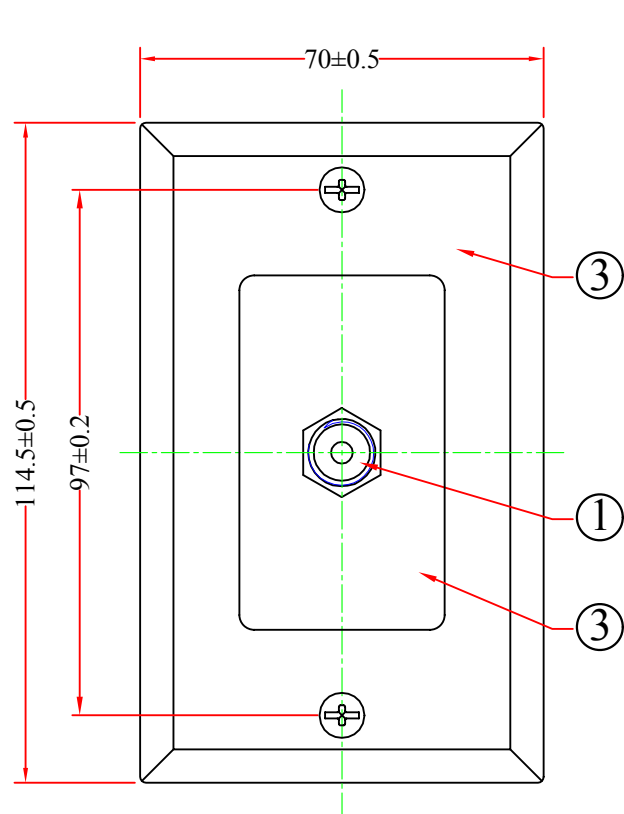

REV.	DESCRIPTION	DATE
A		02-2014

Combination
(Philips/ Slot)

RoHS

5	Combination Mounting Screw, Stainless Steel	ITEM NUMBER	200-253WH		DRAWER	JL
4	Combination Mounting Screw, Steel / Top Color Matched	TITLE	TV Wall Plate with 1 F-pin Coupler		CHECKED	
3	Base Plate, Smooth Finish	MATERIAL		SCALE	APPROVED	
2	Wall Plate, Smooth Finish	REV.	A	UNIT		
1	F-81 Coupler ,900MHz	DRAWING NO:		MM		
NO.	SPECIFICATIONS				 888-212-8295.com CableWholesale.com	
	BOM LIST					