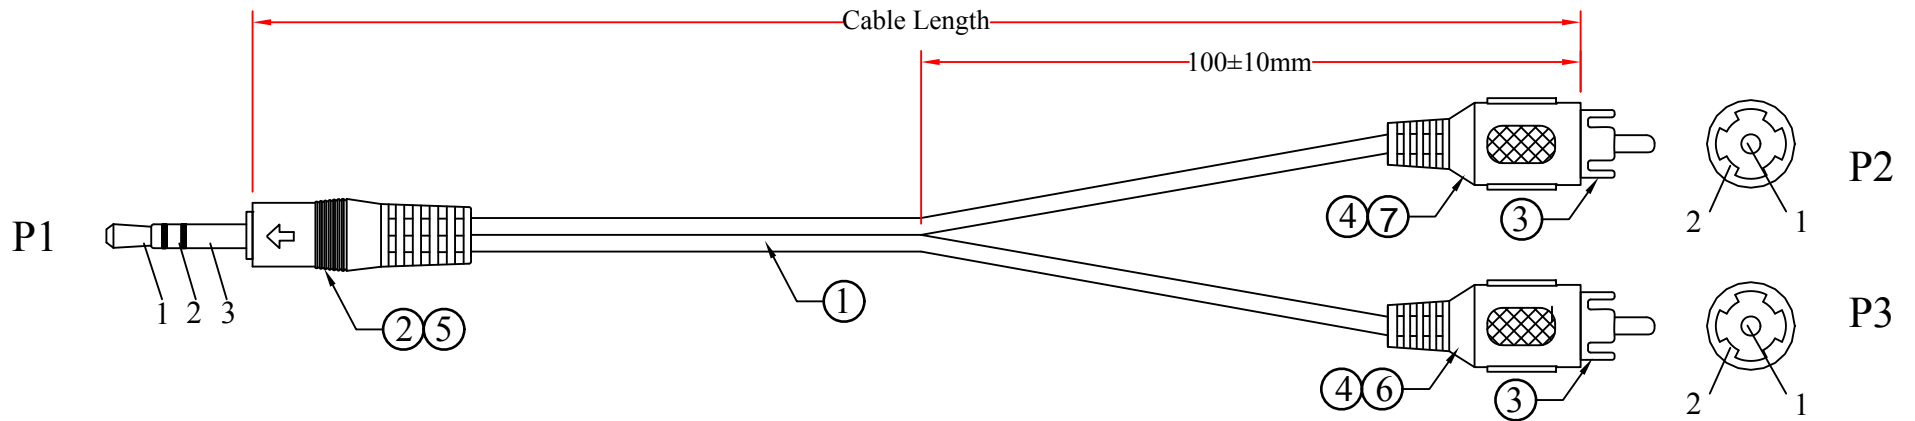

REV.	DESCRIPTION	DATE
A		08-2017

Pin Assignment		
P1	P2	P3
1	1	
2		1
3	2	2

RoHS

PART NO.	CABLE LENGTH
2RCA-STE-1	1 FT
2RCA-STE-6	6 FT
2RCA-STE-12	12 FT
2RCA-STE-25	25 FT
2RCA-STE-35	35 FT
2RCA-STE-50	50 FT

7	Outer Molding, White / PVC
6	Outer Molding, Red / PVC
5	Outer Molding, Black / PVC
4	Inner Molding, LD PE
3	RCA Male, Nickel Plated
2	DC 3.5mm Stereo Male, Nickel Plated
1	Non-UL [26AWG(10/0.12BC)*1C+Spiral(19/0.12CCS)]*2F,OD: 2.5*5.0mm, Black PVC Jacket
NO.	SPECIFICATIONS
	BOM LIST

ITEM NUMBER	2RCA-STE-xx			DRAWER	JL
TITLE	3.5mm Stereo to RCA Audio Cable, 3.5mm Stereo Male to Dual RCA Male (Right and Left)			CHECKED	
				APPROVED	
MATERIAL		SCALE		 	
REV.	A	UNIT	INCH		
DRAWING NO:					
ID(NO.)	106				