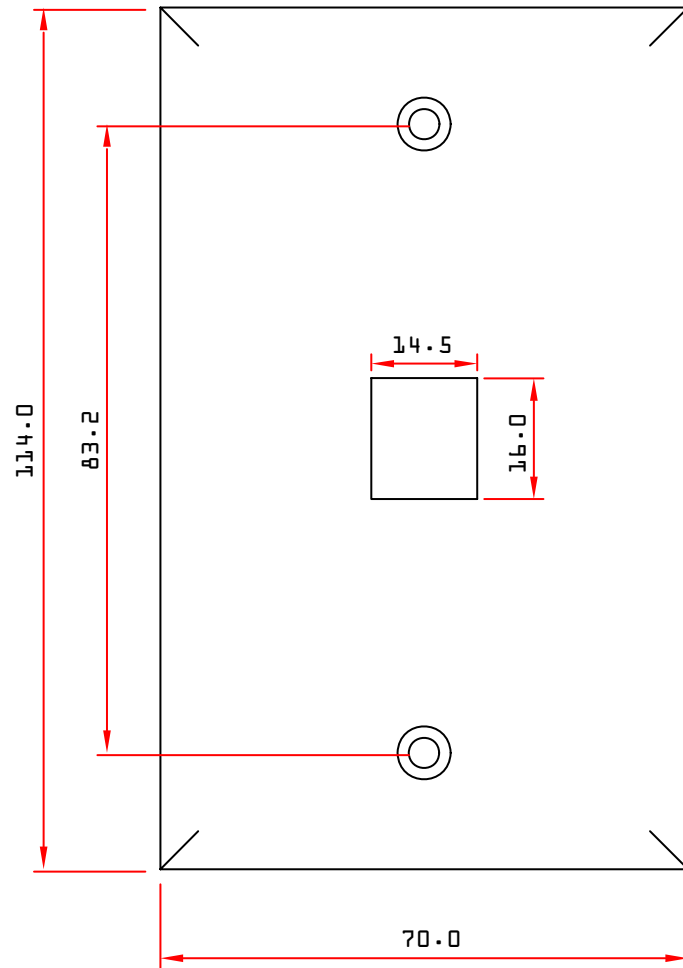

REV.	DESCRIPTION	DATE
A		
B		08-2008

Available Colors: White & Ivory.

ITEM NUMBER	301-1K-x		DRAWER	MPD
TITLE	1 Hole Keystone Wall Plate		CHECKED	MAC
			APPROVED	MAC
MATERIAL		SCALE	 	
REV.	A	UNIT		INCH
DRAWING NO:			