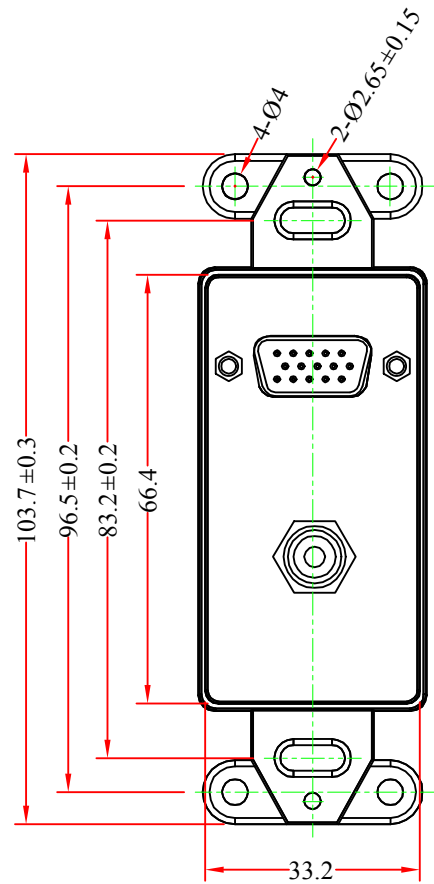

REV.	DESCRIPTION	DATE
A		10-2012

RoHS

ITEM NUMBER	301-2000			DRAWER	JL
TITLE	Decora Wall Plate Insert, VGA Coupler + 3.5mm Stereo Coupler, White			CHECKED	
MATERIAL		SCALE		APPROVED	
REV.	A	UNIT	MM		
DRAWING NO:				 888-212-8295.com CableWholesale.com	

3	DC 3.5mm Stereo Female to Female ,Shell Nickel Plated
2	HD15 Female to Female ,Insulation: Black,Shell Nickel Plated
1	White ABS Body
NO.	SPECIFICATIONS
	BOM LIST