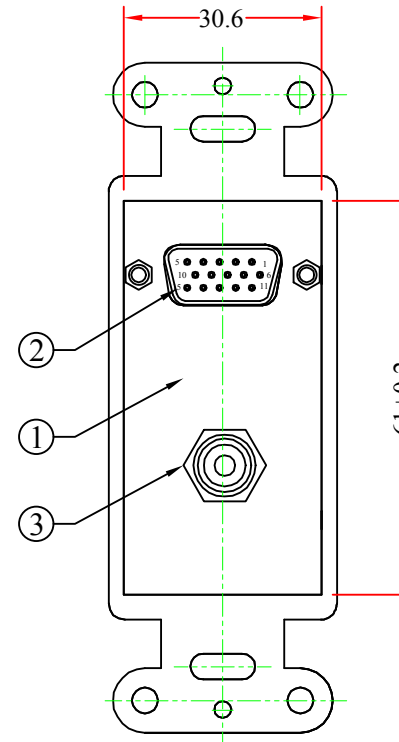

REV.	DESCRIPTION	DATE
A		10-2012

RoHS

ITEM NUMBER	301-2000			DRAWER	JL
TITLE	Decora Wall Plate Insert, VGA Coupler + 3.5mm Stereo Coupler, White			CHECKED	
MATERIAL		SCALE		APPROVED	
REV.	A	UNIT	MM		
DRAWING NO:				 888-212-8295.com CableWholesale.com	

3	DC 3.5mm Stereo Female to Female ,Shell Nickel Plated
2	HD15 Female to Female ,Insulation: Black,Shell Nickel Plated
1	White ABS Body
NO.	SPECIFICATIONS
	BOM LIST