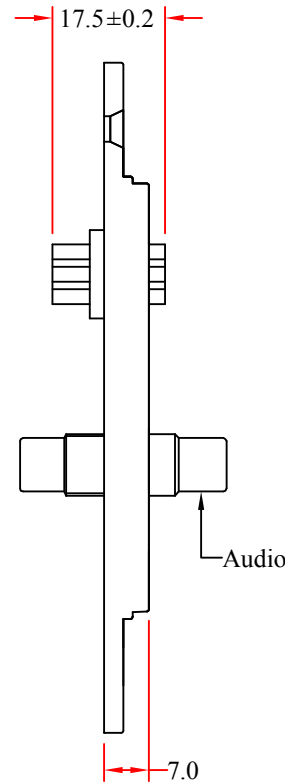

REV.	DESCRIPTION	DATE
A		10-2012

RoHS

ITEM NUMBER	301-2000			DRAWER	JL
TITLE	Decora Wall Plate Insert, VGA Coupler + 3.5mm Stereo Coupler, White			CHECKED	
MATERIAL		SCALE		APPROVED	
REV.	A	UNIT	MM		
DRAWING NO:				 888-212-8295.com CableWholesale.com	

3	DC 3.5mm Stereo Female to Female ,Shell Nickel Plated
2	HD15 Female to Female ,Insulation: Black,Shell Nickel Plated
1	White ABS Body
NO.	SPECIFICATIONS
	BOM LIST