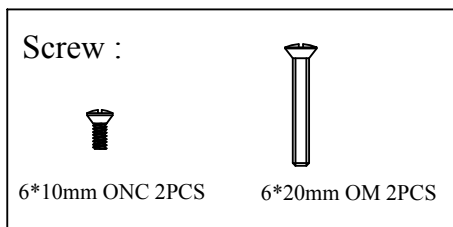

REV.	DESCRIPTION	DATE
A		10-2012

RoHS

ITEM NUMBER	301-2000			DRAWER	JL
TITLE	Decora Wall Plate Insert, VGA Coupler + 3.5mm Stereo Coupler, White			CHECKED	
MATERIAL		SCALE		APPROVED	
REV.	A	UNIT	MM		
DRAWING NO:				 888-212-8295.com CableWholesale.com	

3	DC 3.5mm Stereo Female to Female ,Shell Nickel Plated
2	HD15 Female to Female ,Insulation: Black,Shell Nickel Plated
1	White ABS Body
NO.	SPECIFICATIONS
	BOM LIST