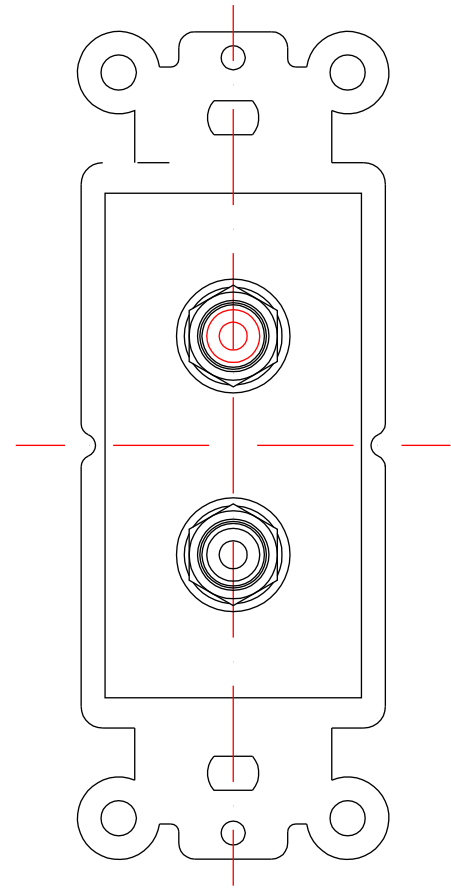

Rev.	Description	Date
A		04-2019

RoHS

Item Number:	301-2002	
Title:	Decora Wall Plate Insert, White, RCA Stereo Couplers (Red/White), 2 RCA Female	
Drawn by:	JL	
Approved by:	MAC	
ID:	232	

No.	Specifications
-----	----------------