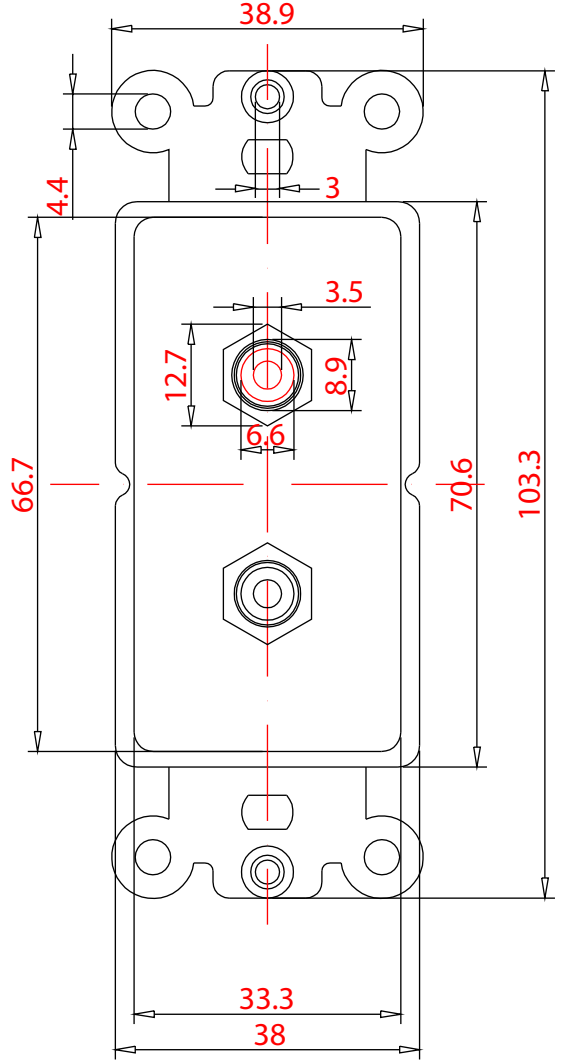

Rev.	Description	Date
A		04-2019

RoHS

Item Number:	301-2002	
Title:	Decora Wall Plate Insert, White, RCA Stereo Couplers (Red/White), 2 RCA Female	
Drawn by:	JL	
Approved by:	MAC	
ID:	232	

No.	Specifications
-----	----------------