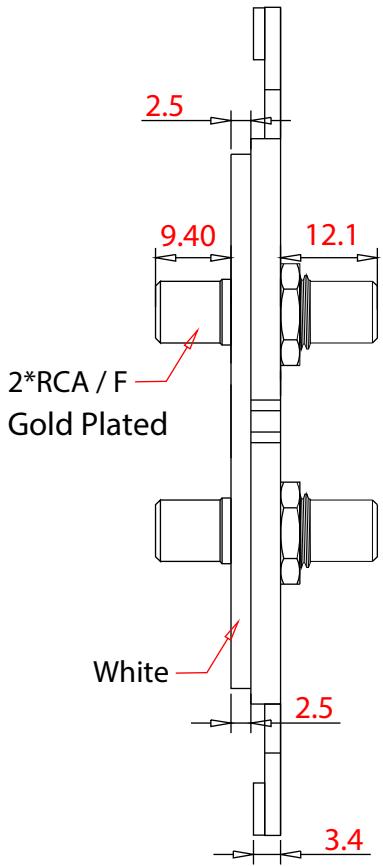

Rev.	Description	Date
A		04-2019

RoHS

Item Number:	301-2002	
Title:	Decora Wall Plate Insert, White, RCA Stereo Couplers (Red/White), 2 RCA Female	
Drawn by:	JL	
Approved by:	MAC	
ID:	232	

No.	Specifications
-----	----------------