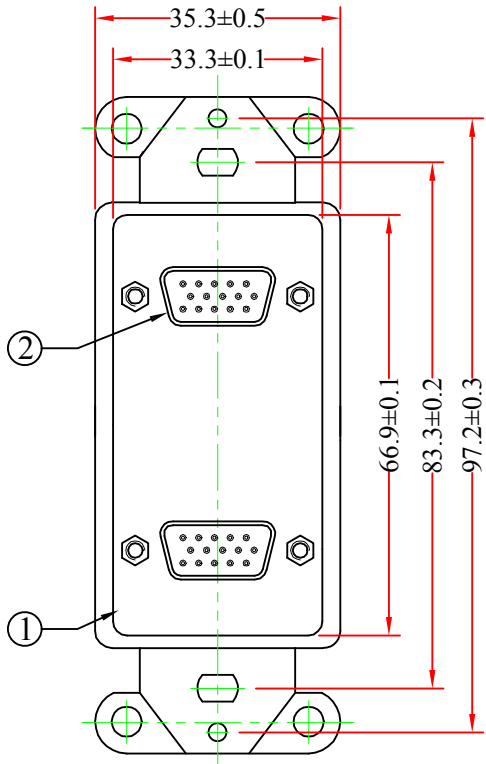

REV.	DESCRIPTION	DATE
A		12-2012

RoHS

ITEM NUMBER	301-2004			DRAWER	JL
TITLE	Decora Wall Plate Insert, White, Dual VGA Couplers, HD15 Female			CHECKED	
				APPROVED	
MATERIAL		SCALE			
REV.	A	UNIT	MM		
DRAWING NO:					

3	
2	VGA 15Pin Female to Female, Insulation Black , Shell Nickel Plated
1	White ABS Body
NO.	SPECIFICATIONS
	BOM LIST