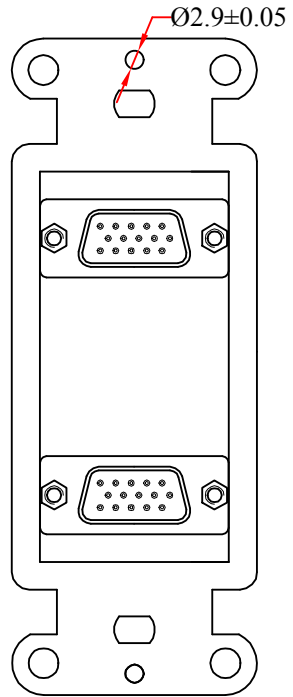

REV.	DESCRIPTION	DATE
A		12-2012

RoHS

ITEM NUMBER	301-2004			DRAWER	JL
TITLE	Decora Wall Plate Insert, White, Dual VGA Couplers, HD15 Female			CHECKED	
				APPROVED	
MATERIAL		SCALE			
REV.	A	UNIT	MM		
DRAWING NO:					

3	
2	VGA 15Pin Female to Female, Insulation Black , Shell Nickel Plated
1	White ABS Body
NO.	SPECIFICATIONS
	BOM LIST