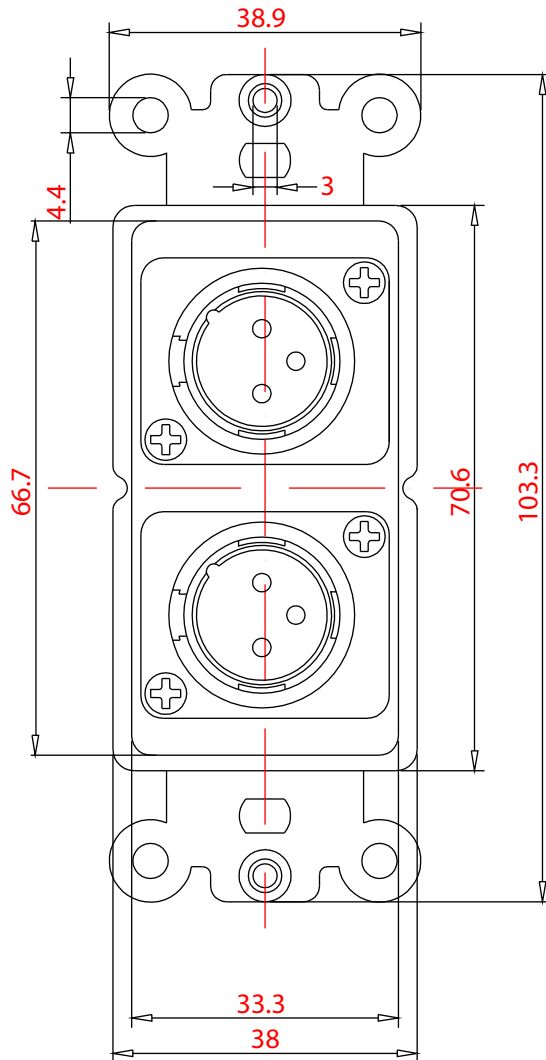

RoHS

Rev.	Description	Date
A		04-2019

Item Number:	301-2006	
Title:	Decora Wall Plate Insert, White, Dual XLR Male to Solder Type	
Drawn by:	JL	
Approved by:	MAC	
ID:	232	

No.	Specifications
-----	----------------