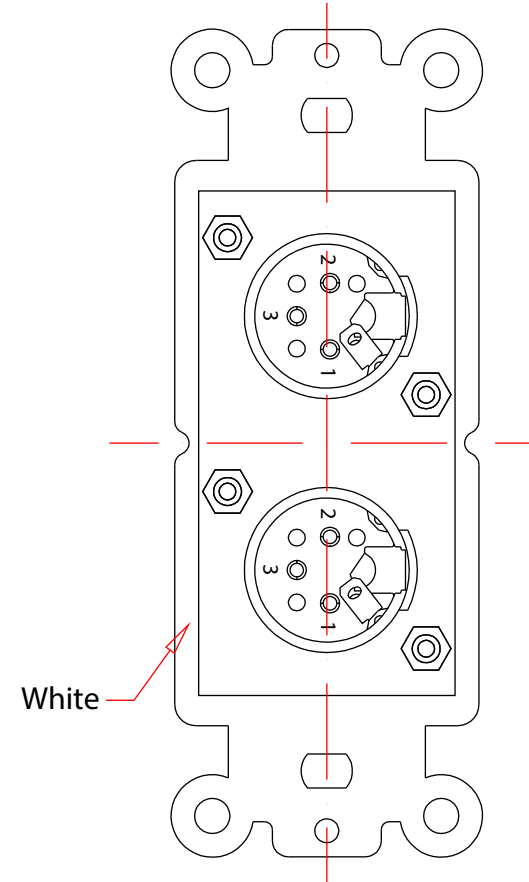

RoHS

Rev.	Description	Date
A		04-2019

Item Number:	301-2006	
Title:	Decora Wall Plate Insert, White, Dual XLR Male to Solder Type	
Drawn by:	JL	
Approved by:	MAC	
ID:	232	

No.	Specifications
-----	----------------