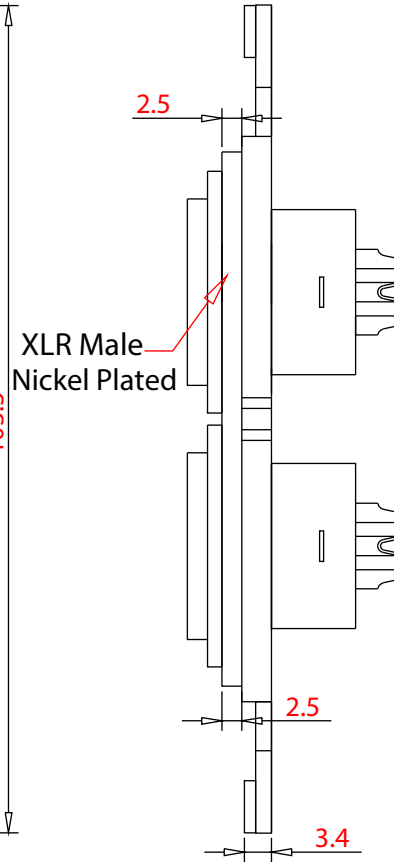

RoHS

Rev.	Description	Date
A		04-2019

Item Number:	301-2006	
Title:	Decora Wall Plate Insert, White, Dual XLR Male to Solder Type	
Drawn by:	JL	
Approved by:	MAC	
ID:	232	

No.	Specifications
-----	----------------