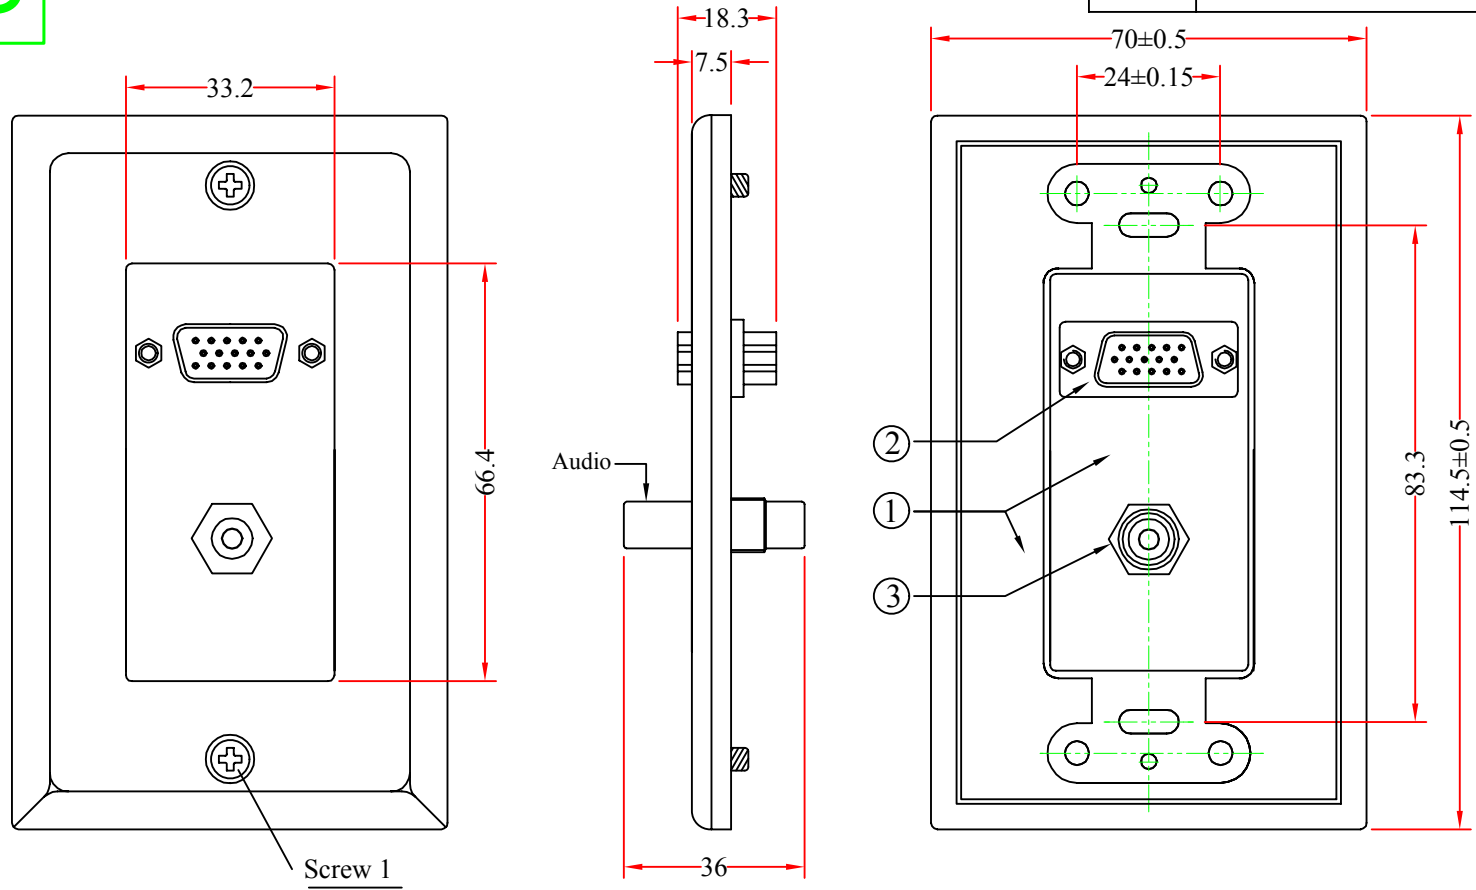

RoHS

REV.	DESCRIPTION	DATE
A		08-2013

Screw 2

Screw 1

ITEM NUMBER	301-29100			DRAWER	JL
TITLE	Decora Wall Plate Insert, White VGA Coupler + 3.5mm Stereo Coupler			CHECKED	
MATERIAL		SCALE		APPROVED	
REV.	A	UNIT	MM		
DRAWING NO:				 888-212-8295.com CableWholesale.com	
NO.					

NO.	SPECIFICATIONS
3	DC 3.5mm Stereo Female to Female ,Shell Nickel Plated
2	HD15 Female to Female ,Insulation: Black,Shell Nickel Plated
1	White ABS Body
BOM LIST	