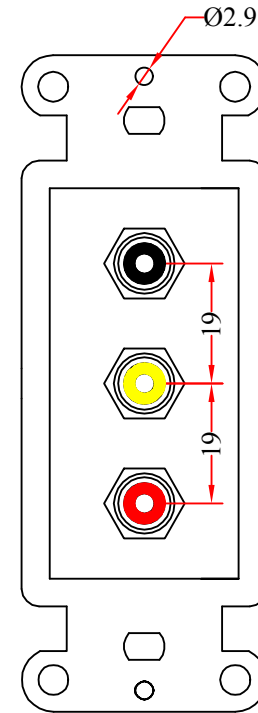

REV.	DESCRIPTION	DATE
A		11-2012

RoHS

Screw :

6*10mm ONC 2PCS

6*20mm OM 2PCS

3	
2	RCA Female ,Insulation White / Yellow/ Red, Shell Gold Plated
1	White ABS Body
NO.	SPECIFICATIONS
	BOM LIST

ITEM NUMBER	301-3000			DRAWER	JL
TITLE	Decora Wall Plate Insert, White, 3 RCA Couplers (Red/White/Yellow), RCA Female			CHECKED	
MATERIAL		SCALE		APPROVED	
REV.	A	UNIT	MM		
DRAWING NO:				