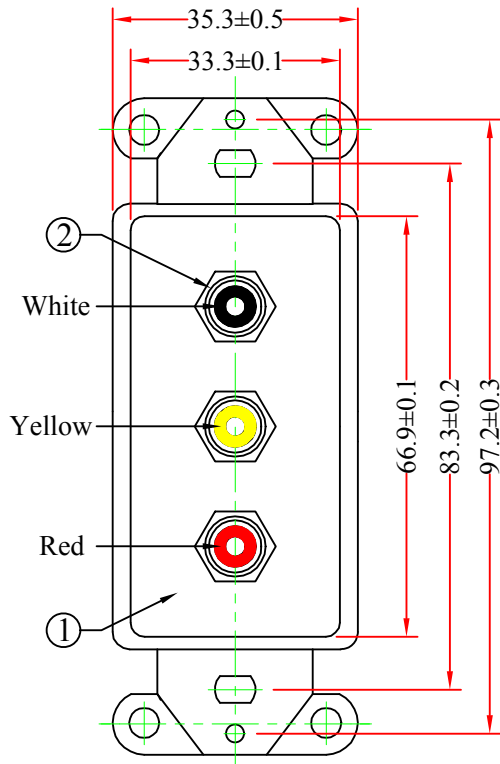

REV.	DESCRIPTION	DATE
A		11-2012

RoHS

Screw :

6*10mm ONC 2PCS

6*20mm OM 2PCS

3	
2	RCA Female ,Insulation White / Yellow/ Red, Shell Gold Plated
1	White ABS Body
NO.	SPECIFICATIONS
	BOM LIST

ITEM NUMBER	301-3000			DRAWER	JL
TITLE	Decora Wall Plate Insert, White, 3 RCA Couplers (Red/White/Yellow), RCA Female			CHECKED	
MATERIAL		SCALE		APPROVED	
REV.	A	UNIT	MM		
DRAWING NO:				