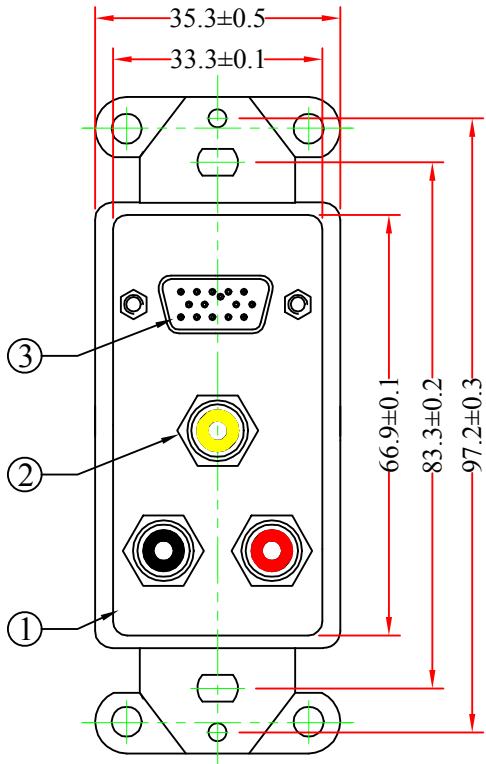

REV.	DESCRIPTION	DATE
A		11-2012

RoHS

Screw :

6*10mm ONC 2PCS

6*20mm OM 2PCS

3	HDB 15P Female,With Nut, Insulation Black, Shell Nickel Plated
2	RCA Female,Insulation Red / Yellow / White , Shell Gold Plated
1	White ABS Body
NO.	SPECIFICATIONS
	BOM LIST

ITEM NUMBER	301-4001			DRAWER	JL
TITLE	Decora Wall Plate Insert, White, 1 VGA Coupler and 3 RCA Couplers (Red/White/Yellow), HD15 Female and RCA Female			CHECKED	
MATERIAL		SCALE		APPROVED	
REV.	A	UNIT	MM		
DRAWING NO:				