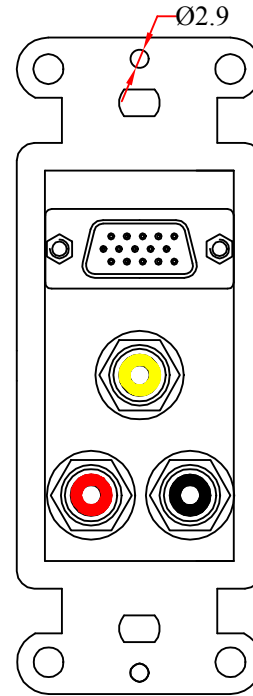

REV.	DESCRIPTION	DATE
A		11-2012

RoHS

Screw :

6*10mm ONC 2PCS

6*20mm OM 2PCS

3	HDB 15P Female,With Nut, Insulation Black, Shell Nickel Plated
2	RCA Female,Insulation Red / Yellow / White , Shell Gold Plated
1	White ABS Body
NO.	SPECIFICATIONS
	BOM LIST

ITEM NUMBER	301-4001			DRAWER	JL
TITLE	Decora Wall Plate Insert, White, 1 VGA Coupler and 3 RCA Couplers (Red/White/Yellow), HD15 Female and RCA Female			CHECKED	
MATERIAL		SCALE		APPROVED	
REV.	A	UNIT	MM		
DRAWING NO:				