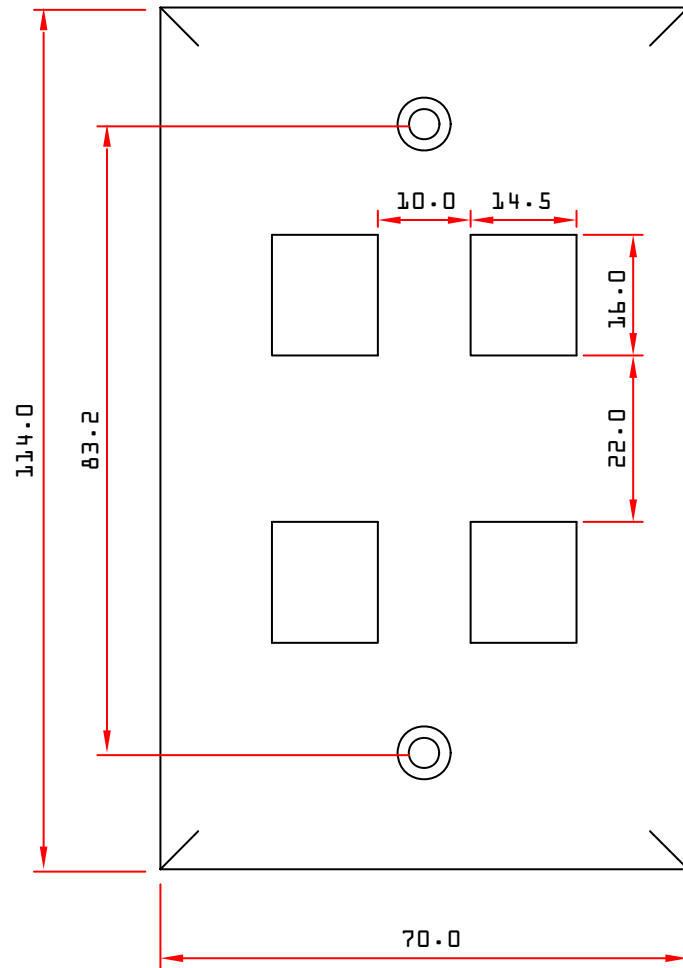

REV.	DESCRIPTION	DATE
A		
B		08-2008

Available Colors: White & Ivory.

ITEM NUMBER	301-4K-x		DRAWER	MPD
TITLE	4 Hole Keystone Wall Plate		CHECKED	MAC
			APPROVED	MAC
MATERIAL		SCALE	 	
REV.	A	UNIT		INCH
DRAWING NO:			