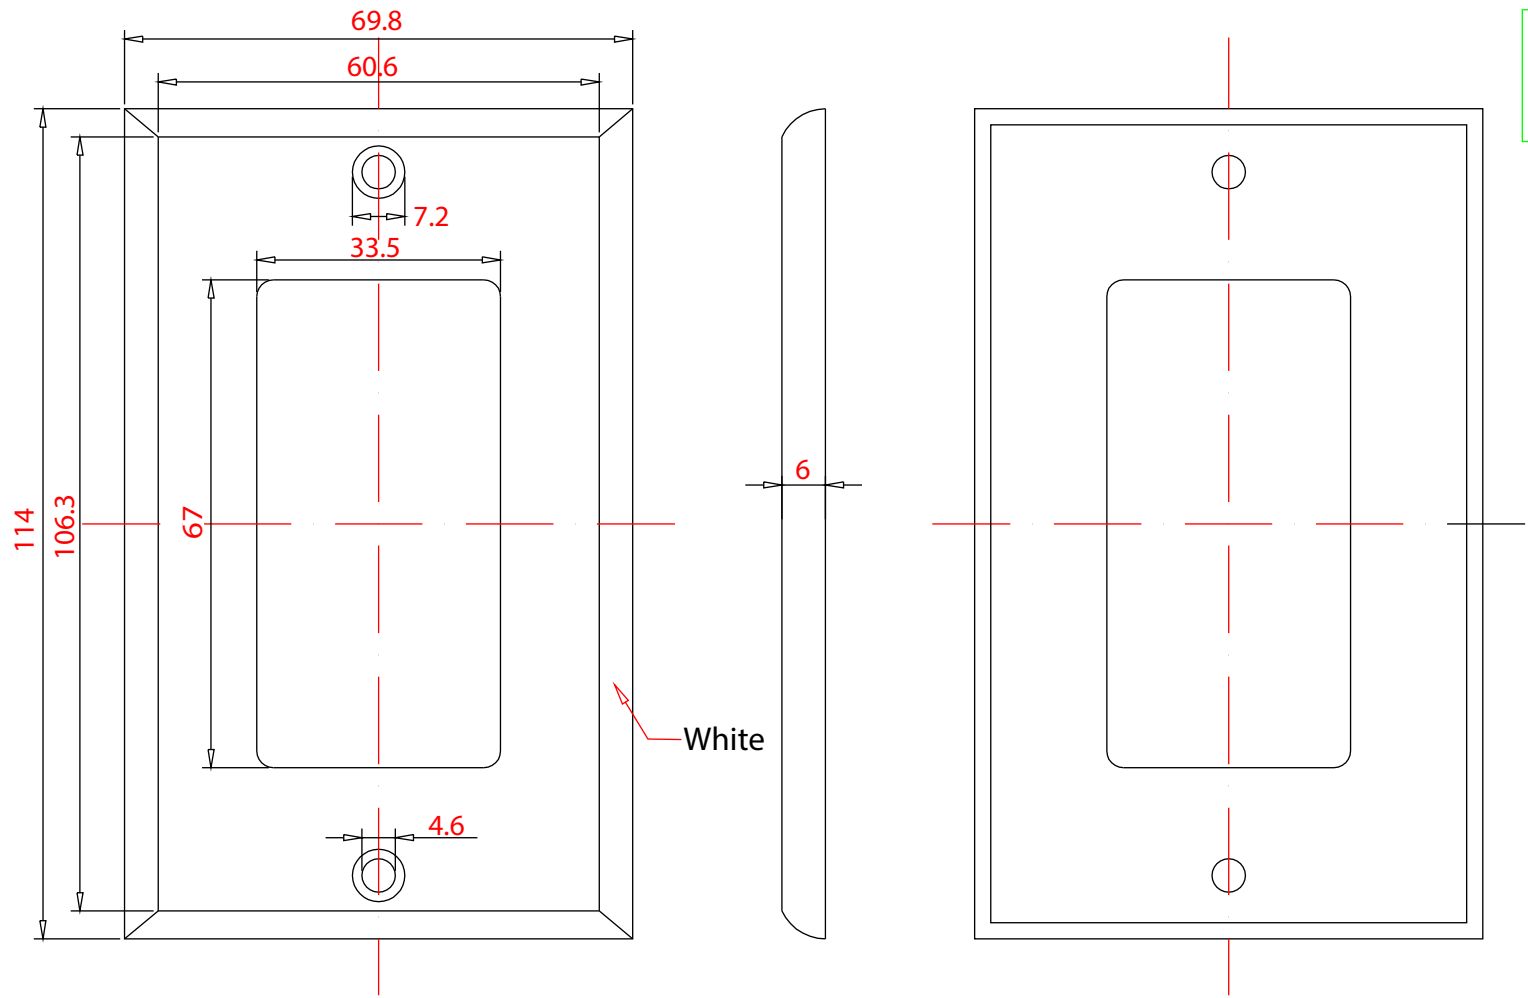

Rev.	Description	Date
A		04-2019

Item Number:	302-1-W	
Title:	Decora Wall Plate, White, 1 Hole, Single Gang	
Drawn by:	JL	
Approved by:	MAC	
ID:	232	

No.	Specifications
-----	----------------