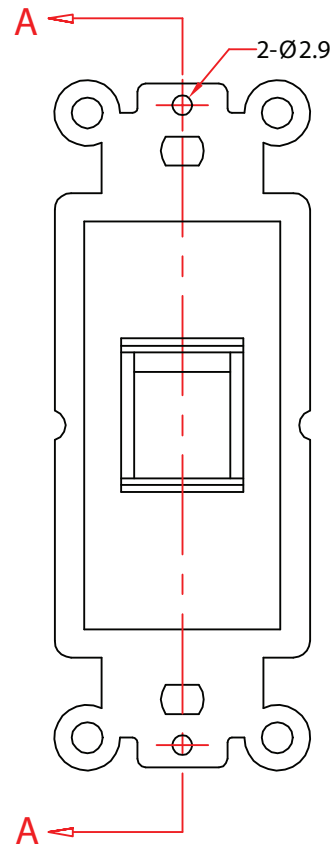

REV.	DESCRIPTION	DATE
A		03-2012

RoHs

Screw :

6*10mm ONC 2PCS

ITEM NUMBER	302-1D-W		DRAWER	JL
TITLE	Decora Wall Plate Insert 1 Hole for Keystone Jack, White		CHECKED	
MATERIAL		SCALE	APPROVED	
REV.	A	UNIT	MM	 
DRAWING NO:				

1	White ABS Body
NO.	SPECIFICATIONS
	BOM LIST