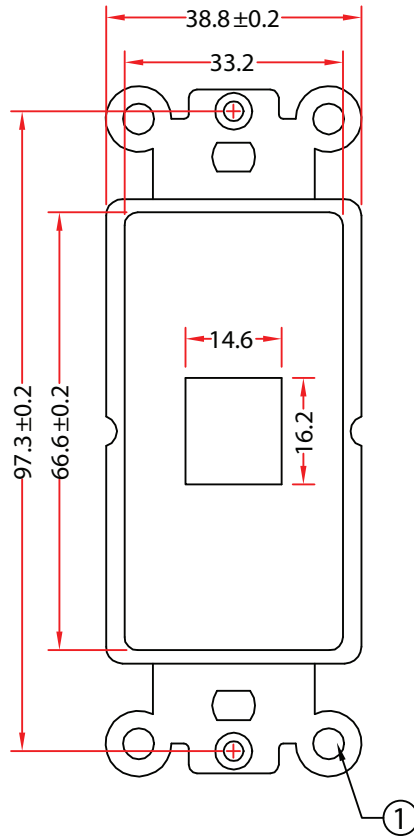

REV.	DESCRIPTION	DATE
A		03-2012

RoHs

Screw :

6*10mm ONC 2PCS

ITEM NUMBER	302-1D-W		DRAWER	JL
TITLE	Decora Wall Plate Insert 1 Hole for Keystone Jack, White		CHECKED	
MATERIAL		SCALE	APPROVED	
REV.	A	UNIT	MM	 
DRAWING NO:				

1	White ABS Body
NO.	SPECIFICATIONS
	BOM LIST