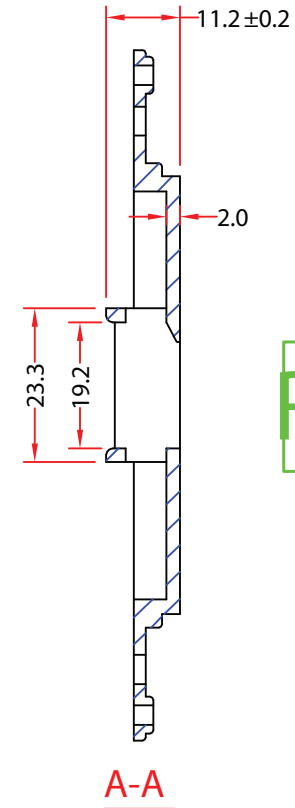

REV.	DESCRIPTION	DATE
A		03-2012

RoHs

Screw :

6*10mm ONC 2PCS

ITEM NUMBER	302-1D-W		DRAWER	JL
TITLE	Decora Wall Plate Insert 1 Hole for Keystone Jack, White		CHECKED	
MATERIAL		SCALE	APPROVED	
REV.	A	UNIT	MM	 
DRAWING NO:				

1	White ABS Body
NO.	SPECIFICATIONS
	BOM LIST