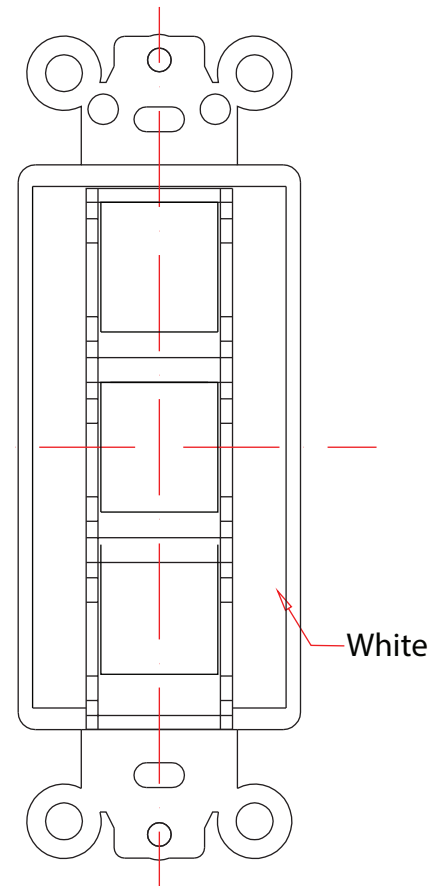

RoHS

Rev.	Description	Date
A		04-2019

Screw :

6*10mm ONC 2PCS

Item Number:	302-3D-W	
Title:	Decora Wall Plate Insert, White, 3 Hole for Keystone Jack	
Drawn by:	JL	
Approved by:	MAC	
ID:	232	

No. Specifications