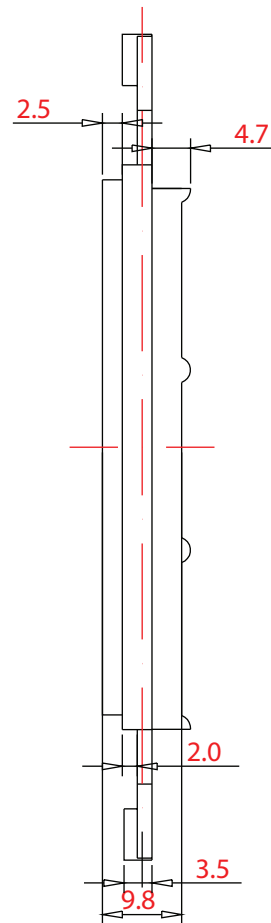

RoHS

Rev.	Description	Date
A		04-2019

Screw :

6*10mm ONC 2PCS

Item Number:	302-3D-W	
Title:	Decora Wall Plate Insert, White, 3 Hole for Keystone Jack	
Drawn by:	JL	
Approved by:	MAC	
ID:	232	

No. Specifications