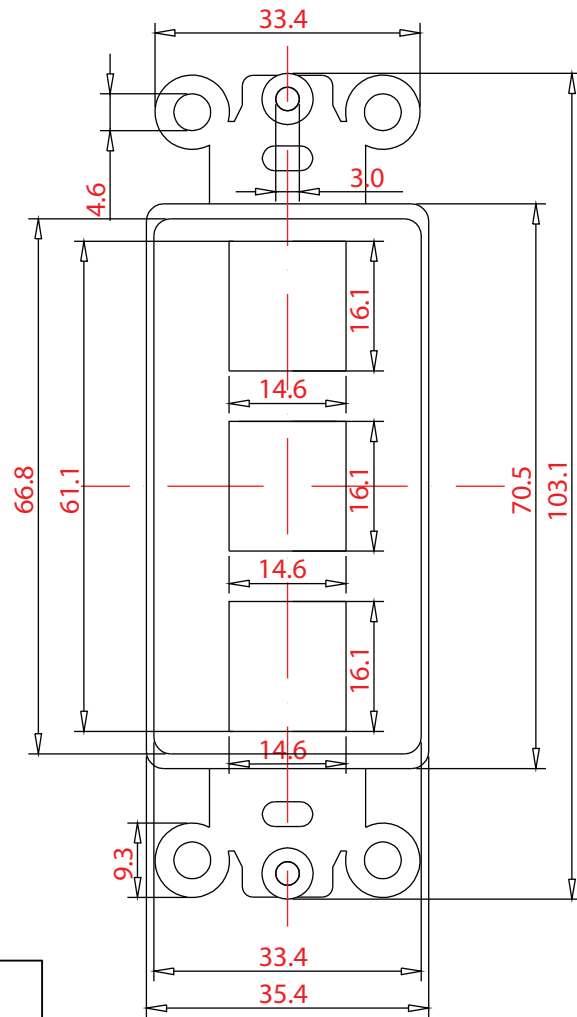

RoHS

Rev.	Description	Date
A		04-2019

Screw :

6*10mm ONC 2PCS

Item Number:	302-3D-W	
Title:	Decora Wall Plate Insert, White, 3 Hole for Keystone Jack	
Drawn by:	JL	
Approved by:	MAC	
ID:	232	

No. Specifications