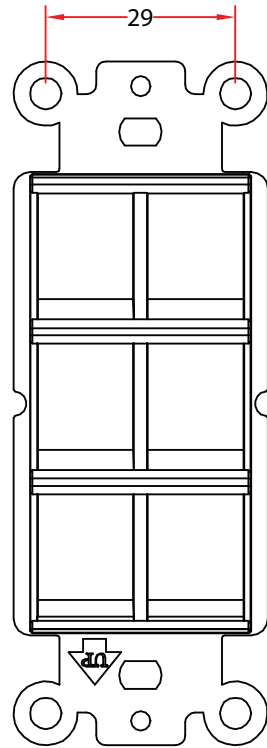

RoHs

REV.	DESCRIPTION	DATE
A		10-2012

Screw :

6*10mm ONC 2PCS

ITEM NUMBER	302-6D-W		DRAWER	JL
TITLE	Decora Wall Plate Insert 6 Hole for Keystone Jack, White		CHECKED	
MATERIAL	SCALE		APPROVED	
REV.	A	UNIT	MM	 
DRAWING NO:				

1	White ABS Body
NO.	SPECIFICATIONS
	BOM LIST