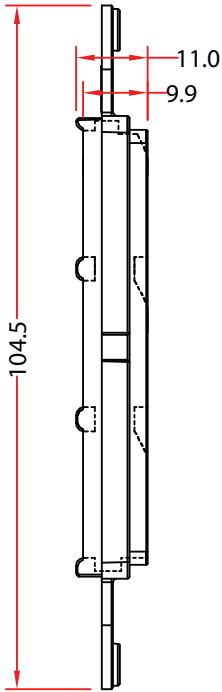

RoHs

REV.	DESCRIPTION	DATE
A		10-2012

Screw :

6*10mm ONC 2PCS

ITEM NUMBER	302-6D-W		DRAWER	JL
TITLE	Decora Wall Plate Insert 6 Hole for Keystone Jack, White		CHECKED	
MATERIAL	SCALE		APPROVED	
REV.	A	UNIT	MM	 
DRAWING NO:				

1	White ABS Body
NO.	SPECIFICATIONS
	BOM LIST