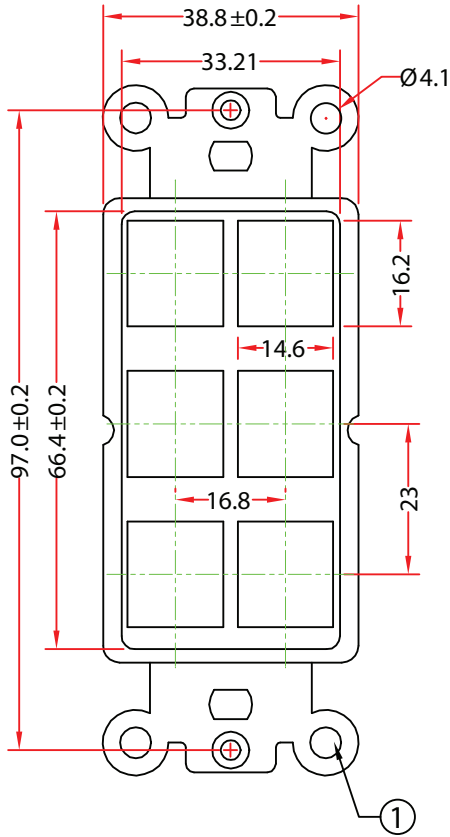

RoHs

REV.	DESCRIPTION	DATE
A		10-2012

Screw :

6*10mm ONC 2PCS

ITEM NUMBER	302-6D-W		DRAWER	JL
TITLE	Decora Wall Plate Insert 6 Hole for Keystone Jack, White		CHECKED	
MATERIAL	SCALE		APPROVED	
REV.	A	UNIT	MM	 
DRAWING NO:				

1	White ABS Body
NO.	SPECIFICATIONS
	BOM LIST