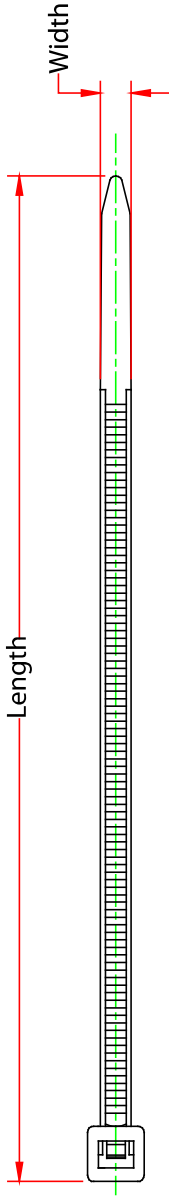

Rev.	Description	Date
A		11-2021

ROHS

PART NO.	Colors	Length (mm)	Width (mm)	Thickness (mm)	Strength (lb)	Max. Bundle Diameter(mm)
30CV-00100	Natural	100	2.5	1.0	18	20.5
30CV-00100BK	Black	100	2.5	1.0	18	20.5
30CV-00140	Natural	150	2.5	1.1	18	36.5
30CV-00140BK	Black	150	2.5	1.1	18	36.5
30CV-00190	Natural	200	2.5	1.15	18	52.5
30CV-00190BK	Black	200	2.5	1.15	18	52.5
30CV-00191	Natural	300	3.6	1.25	40	84.0
30CV-00191BK	Black	300	3.6	1.25	40	84.0

Item Number:	30CV-001xx & 30CV-001xxBK	
Title:	Nylon Cable Tie, 100 Pieces	
Drawn by:	JL	 888-212-8295 CableWholesale
Approved by:	MAC	
ID:	278	

No. Specifications