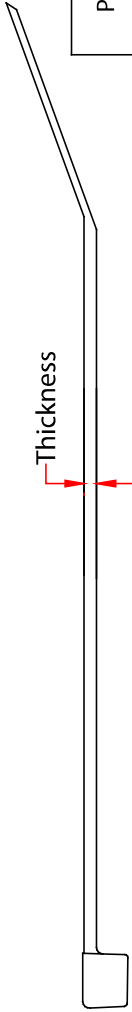

Rev.	Description	Date
A		11-2021

ROHS

PART NO.	Colors	Length (mm)	Width (mm)	Thickness (mm)	Strength (lb)	Max. Bundle Diameter(mm)
30CV-00100	Natural	100	2.5	1.0	18	20.5
30CV-00100BK	Black	100	2.5	1.0	18	20.5
30CV-00140	Natural	150	2.5	1.1	18	36.5
30CV-00140BK	Black	150	2.5	1.1	18	36.5
30CV-00190	Natural	200	2.5	1.15	18	52.5
30CV-00190BK	Black	200	2.5	1.15	18	52.5
30CV-00191	Natural	300	3.6	1.25	40	84.0
30CV-00191BK	Black	300	3.6	1.25	40	84.0

Item Number:	30CV-001xx & 30CV-001xxBK	
Title:	Nylon Cable Tie, 100 Pieces	
Drawn by:	JL	 888-212-8295 CableWholesale
Approved by:	MAC	
ID:	278	

No. Specifications