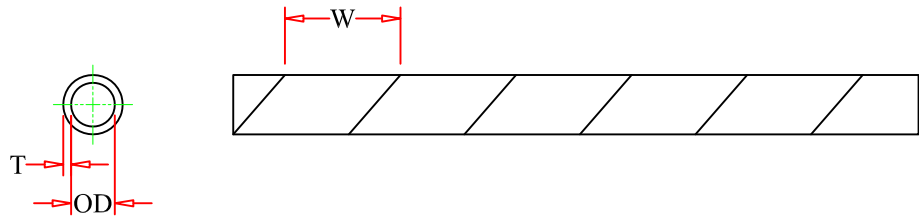

REV.	DESCRIPTION	DATE
A		04-2015
B		07-2020

PART NO.	Diameter (mm)			Colors	Wrapping Range	Roll
	OD	T	W			
30CW-59933	4.5	0.60	6.7	Clear	4.0~50mm	10m
30CW-69933	8.0	0.75	12.0	Clear	6.0~60mm	10m
30CW-09933	10.0	0.80	12.3	Clear	7.5~60mm	10m
30CW-19933	12.0	0.85	15.0	Clear	9.0~65mm	10m
30CW-12233	12.0	0.85	15.0	Black	9.0~65mm	10m
30CW-29933	15.0	1.00	15.5	Clear	12~35mm	10m
30CW-22233	15.0	1.00	15.5	Black	12~35mm	10m
30CW-39933	19.0	1.20	1.92	Clear	15~100mm	10m
30CW-32233	19.0	1.20	1.92	Black	15~100mm	10m
30CW-49933	24.0	1.30	21.5	Clear	20~130mm	10m
30CW-42233	24.0	1.30	21.5	Black	20~130mm	10m

The Spiral Band can be installed during or after installation. The cable wrap forms a harness around your cable for protection. Also the cable wrap features open spaces to allow your cable to exit at any position along the cable run.