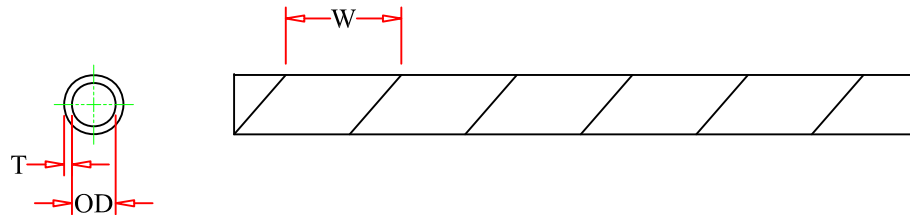

REV.	DESCRIPTION	DATE
A		04-2015

PART NO.	Diameter (mm)			Colors	Wrapping Range	Roll
	OD	T	W			
30CW-59933	4.5	0.60	6.7	Clear	4.0~50mm	10m
30CW-69933	8.0	0.75	12.0	Clear	6.0~60mm	10m
30CW-09933	10.0	0.80	12.3	Clear	7.5~60mm	10m
30CW-19933	12.0	0.85	15.0	Clear	9.0~65mm	10m
30CW-12233	12.0	0.85	15.0	Black	9.0~65mm	10m
30CW-29933	15.0	1.00	15.5	Clear	12~70mm	10m
30CW-22233	15.0	1.00	15.5	Black	12~70mm	10m
30CW-39933	19.0	1.20	1.92	Clear	15~100mm	10m
30CW-32233	19.0	1.20	1.92	Black	15~100mm	10m
30CW-49933	24.0	1.30	21.5	Clear	20~130mm	10m
30CW-42233	24.0	1.30	21.5	Black	20~130mm	10m

The Spiral Band can be installed during or after installation. The cable wrap forms a harness around your cable for protection. Also the cable wrap features open spaces to allow your cable to exit at any position along the cable run.