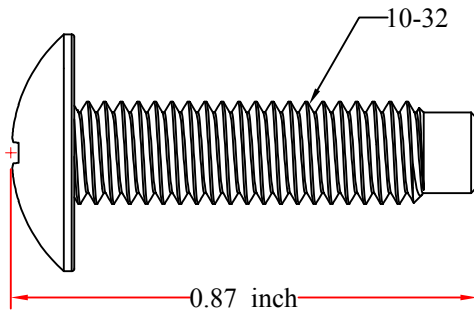

REV.	DESCRIPTION	DATE
A		12-2013

RoHS

PART NO.	QUANTITY
30D1-04150	50 Pieces
30D1-041HD	100 Pieces

ITEM NUMBER	30D1-041xx			DRAWER	JL
TITLE	10-32 Rack Screws			CHECKED	
				APPROVED	
MATERIAL		SCALE		 	
REV.	A	UNIT	INCH		
DRAWING NO:				