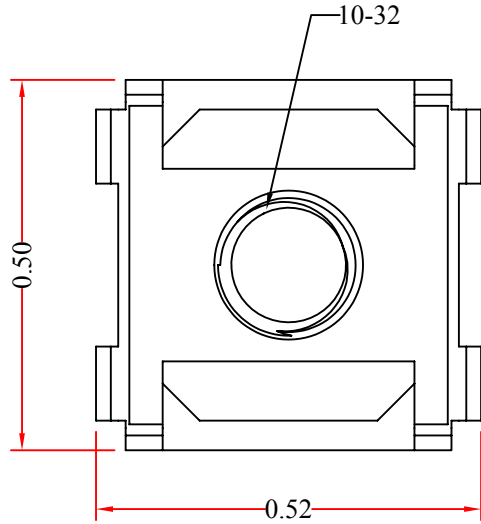

REV.	DESCRIPTION	DATE
A		12-2013

RoHS

PART NO.	QUANTITY
30D1-04350	50 Pieces
30D1-043HD	100 Pieces

ITEM NUMBER	30D1-043xx			DRAWER	JL
TITLE	10-32 Cage Nuts			CHECKED	
				APPROVED	
MATERIAL		SCALE		 	
REV.	A	UNIT	INCH		
DRAWING NO:				