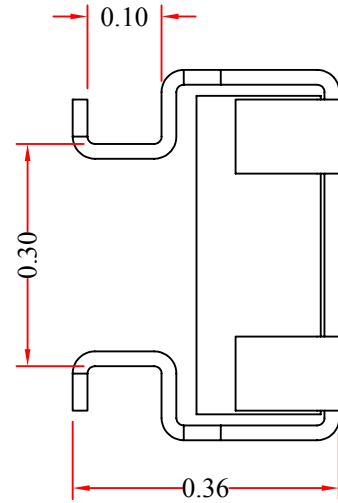

REV.	DESCRIPTION	DATE
A		12-2013

RoHS

PART NO.	QUANTITY
30D1-04350	50 Pieces
30D1-043HD	100 Pieces

ITEM NUMBER	30D1-043xx			DRAWER	JL
TITLE	10-32 Cage Nuts			CHECKED	
				APPROVED	
MATERIAL		SCALE		 	
REV.	A	UNIT	INCH		
DRAWING NO:				