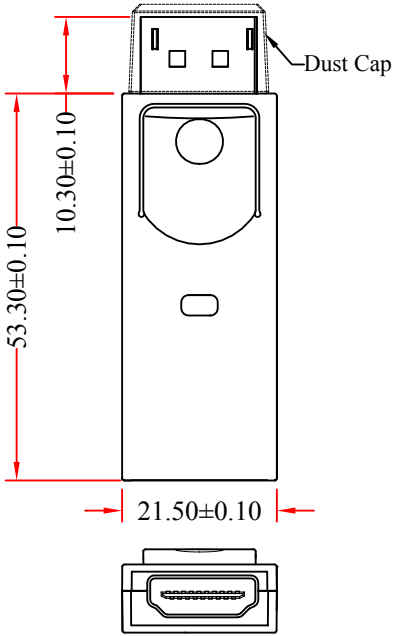

REV.	DESCRIPTION	DATE
A		01-2013

DisplayPort 20P Male

HDMI 19P Female

RoHS

4	Black Plastic Hood
3	PCB
2	HDMI 19P Female,Insulation:Black,Pin & Shell Gold Plated
1	DisplayPort 20P Male,Insulation:Black,Pin & Shell Gold Plated
NO.	SPECIFICATIONS
BOM LIST	

ITEM NUMBER	30H1-61000			DRAWER	JL
TITLE	DisplayPort to HDMI Adapter, DisplayPort Male to HDMI Female, Only works from DisplayPort to HDMI			CHECKED	
				APPROVED	
MATERIAL		SCALE			
REV.	A	UNIT	MM		
DRAWING NO:				